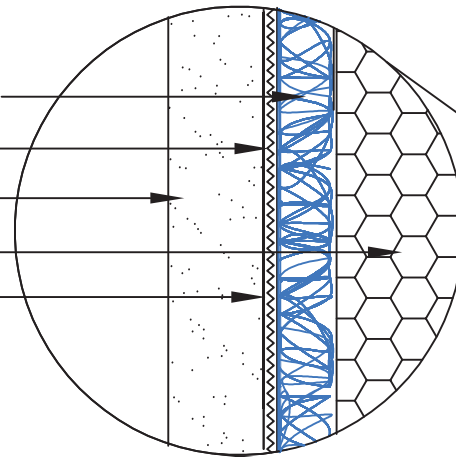

ENTANGLED POLYMER MATRIX
 MORTAR DEFLECTION FABRIC
 3 LAYERS OF STUCCO
 ICF WALL
 LATH/ SCRATCH COAT

(2 PLY) **mortairvent**[®]
 3 LAYERS OF STUCCO
 ICF WALL
 LATH/ SCRATCH COAT

STUCCO DETAIL
 @ ICF WALL