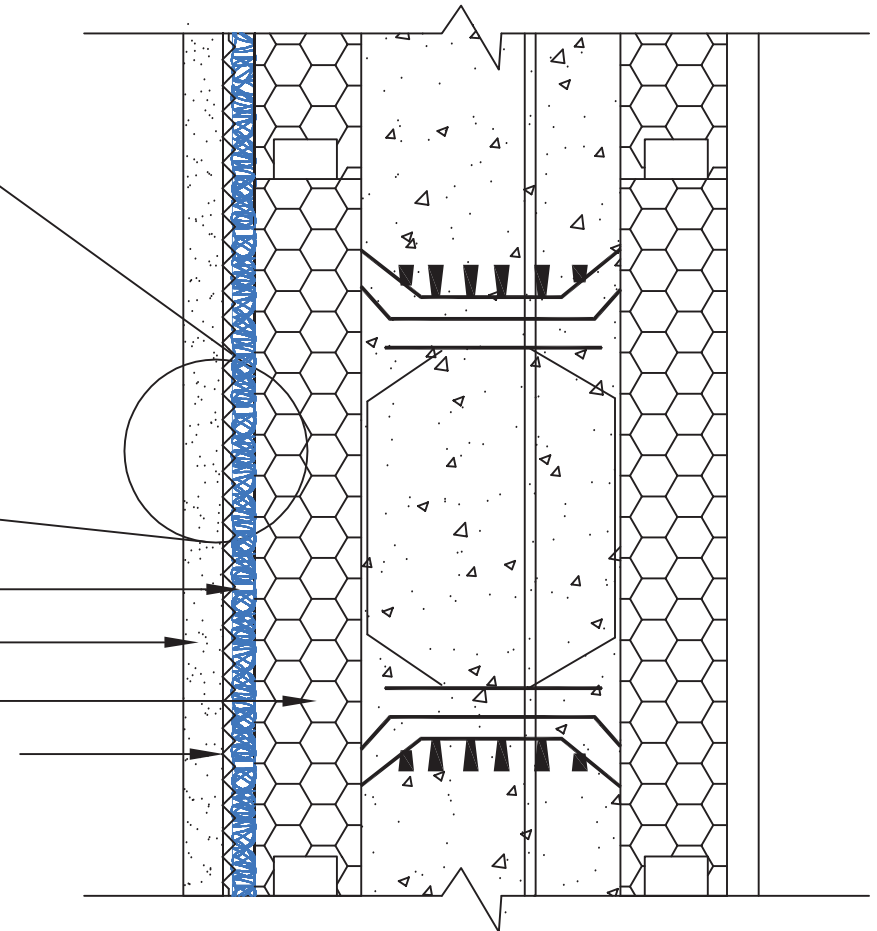

ENTANGLED POLYMER MATRIX
 MORTAR DEFLECTION FABRIC
 3 LAYERS OF STUCCO
 ICF WALL
 LATH/ SCRATCH COAT

(2 PLY) **mortairvent**[®]
 3 LAYERS OF STUCCO
 ICF WALL
 LATH/ SCRATCH COAT

STUCCO DETAIL
 @ ICF WALL

ADVANCED BUILDING PRODUCTS, Inc.
 P.O. BOX 98
 SPRINGVALE, ME 04083

PHONE: 1-800-252-2306 FAX: 1-207-490-2998
 WWW.ADVANCEDFLASHING.COM

PRODUCT NAME: **mortairvent**[®]

NOTE: **mortairvent**[®] MATRIX (BLUE) SHOULD BE
 INSTALLED FACING THE ICF WALL,
 WITH THE MORTAR DEFLECTION FABRIC AGAINST THE
 LATH FABRIC (FACING THE EXTERIOR WALL).

DRAWING NO:
 MV-STUCCO-ICF