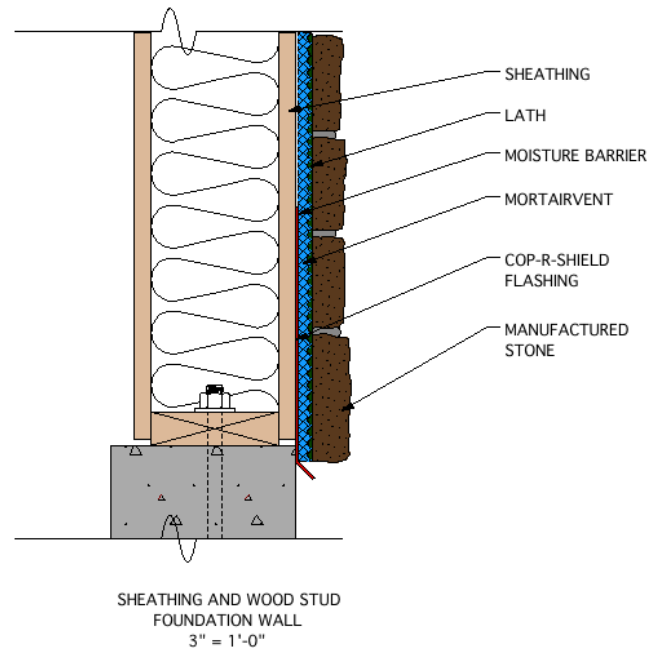

Mortairvent Weep Scream®

Specification Bulletin
No. 304

Mortairvent Weep
Scream®

Mortairvent Weep Scream® |

Description:

Mortairvent Weep Scream® is designed for use with Stucco, EIFS, Stone, and Stone Veneers. Mortairvent Weep Scream® should be installed at the plate line, or stem wall, providing a stop for Stucco, EIFS, Stone, or Stone Veneers. Mortairvent Weep Scream® has a patented design which allows moisture to migrate down and shed away from the wall.

Specification:

All exterior accessories shall be of PVC material conforming to ASTM D1784, C1063 and D4216. They shall be used where specified by the architect and installed per industry standards.

Packaging information