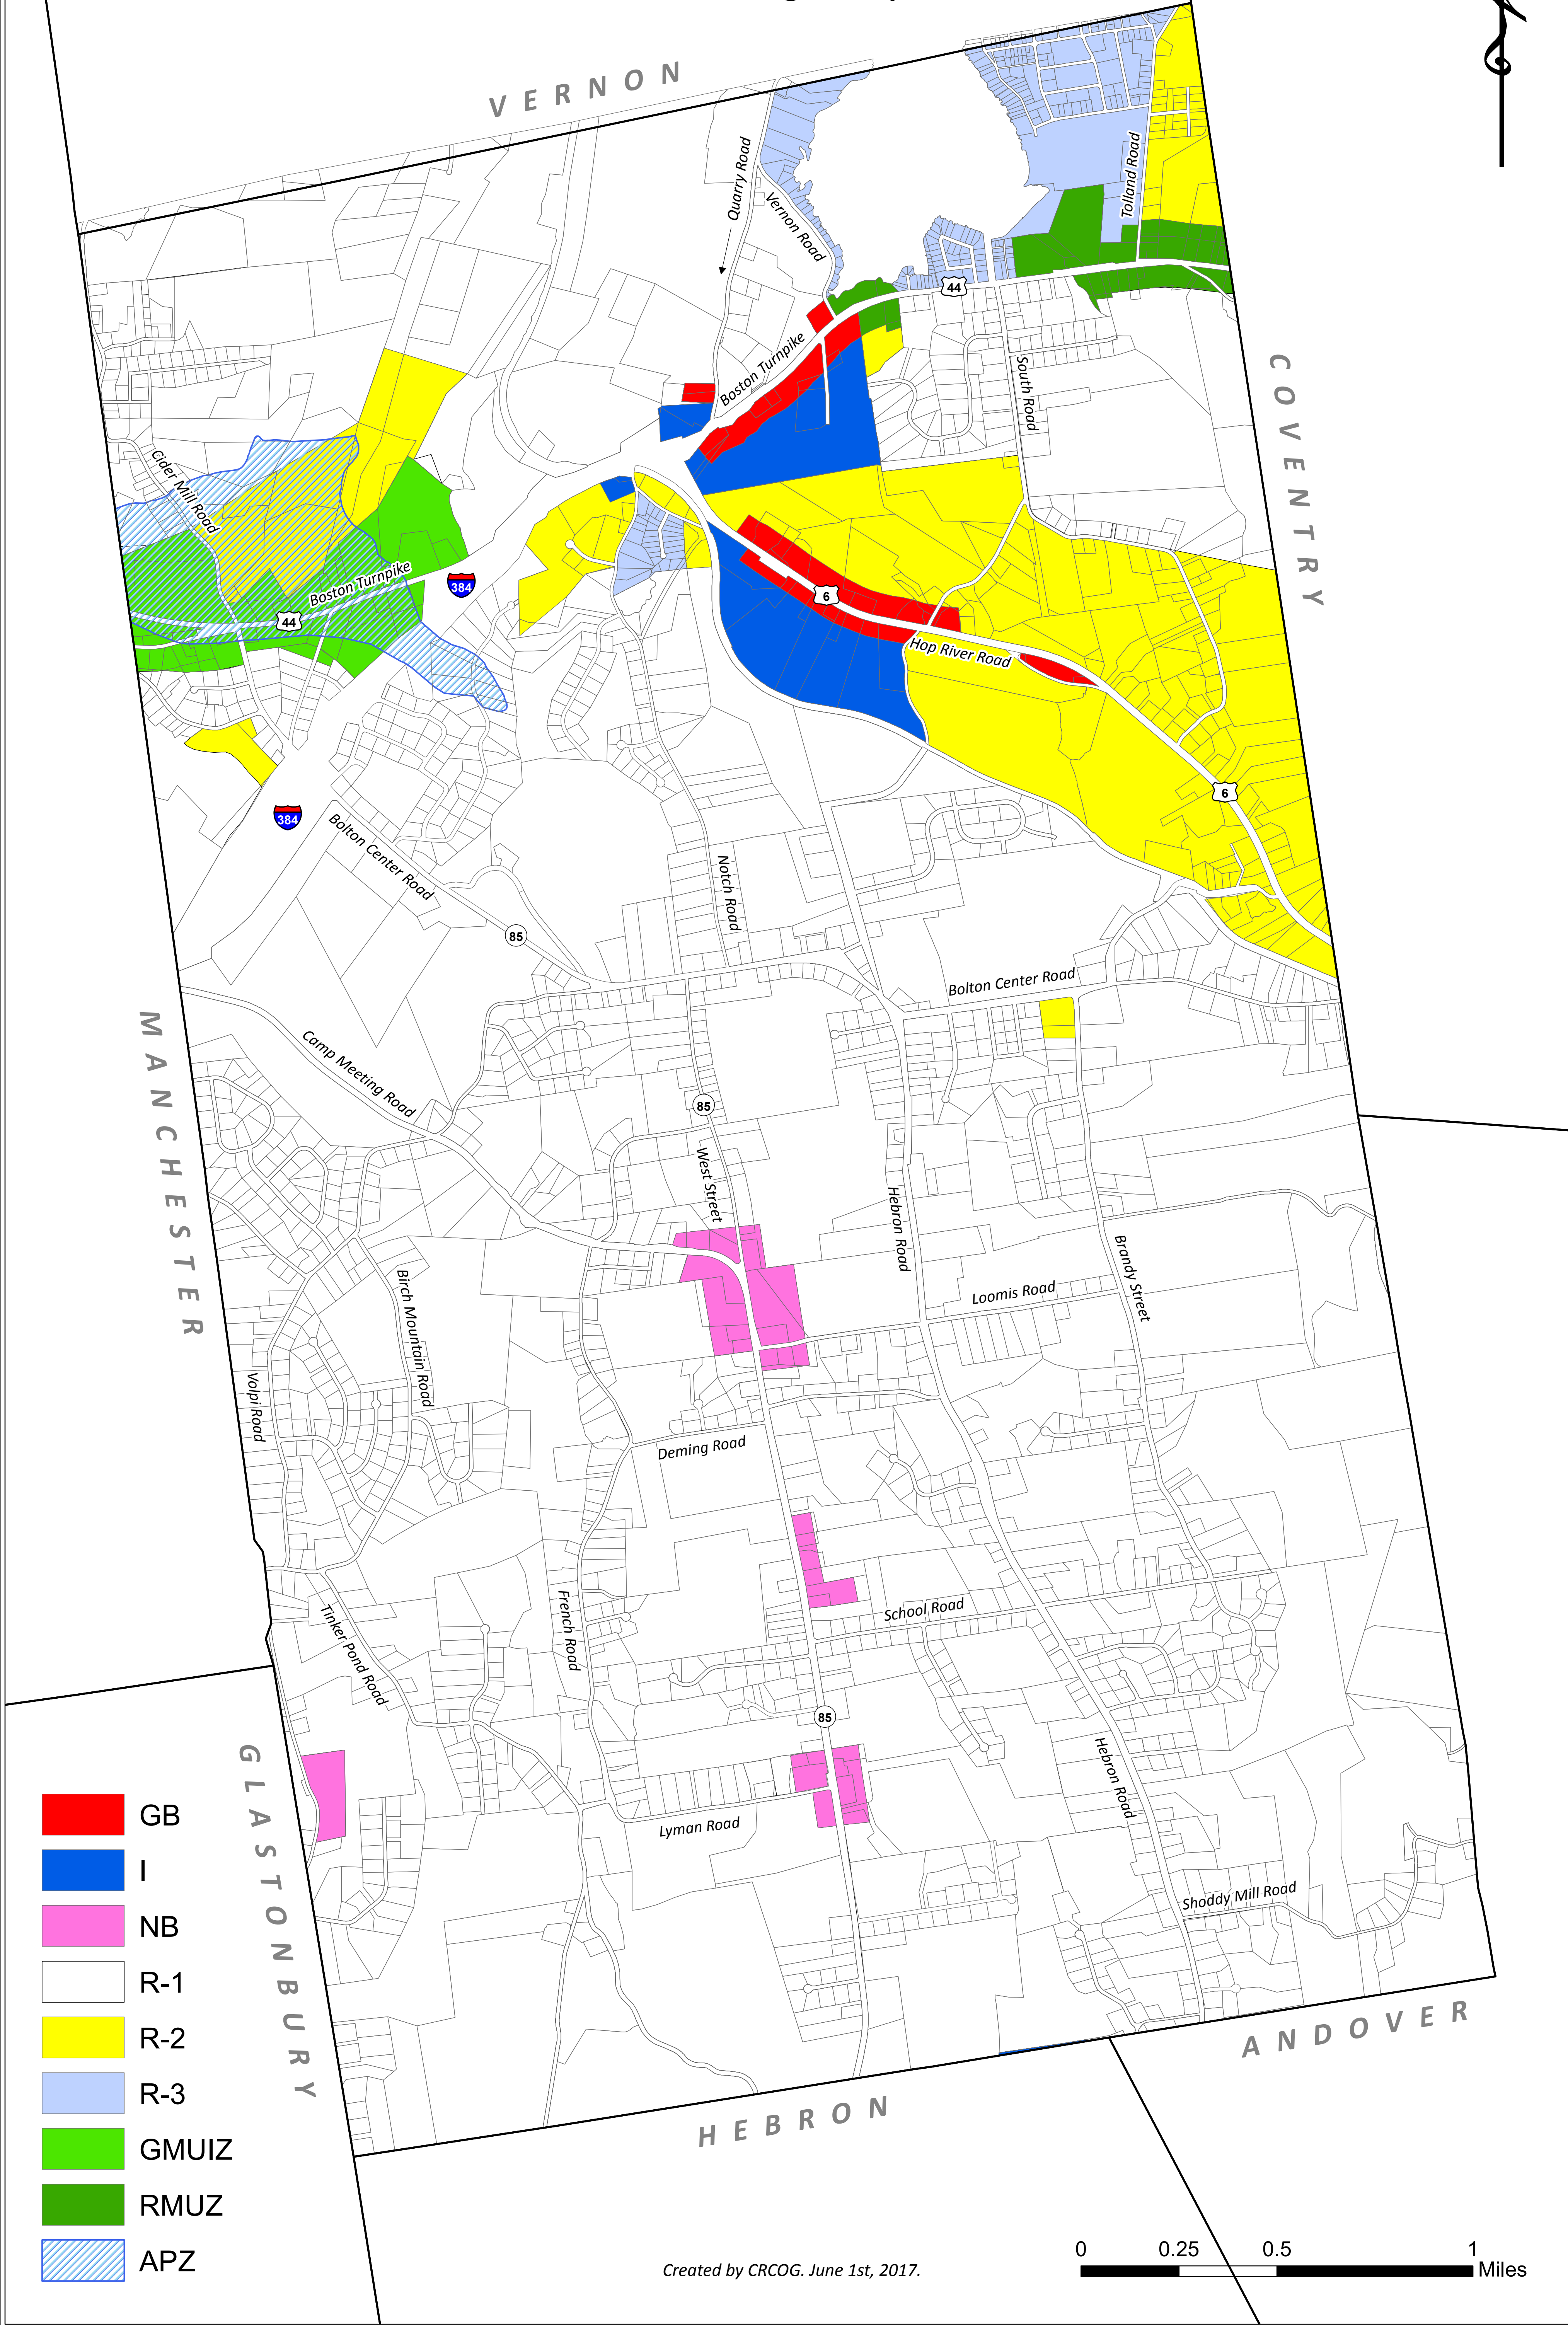

Town of Bolton

Zoning Map

- GB
- I
- NB
- R-1
- R-2
- R-3
- GMUIZ
- RMUZ
- APZ

Created by CRCOG. June 1st, 2017.