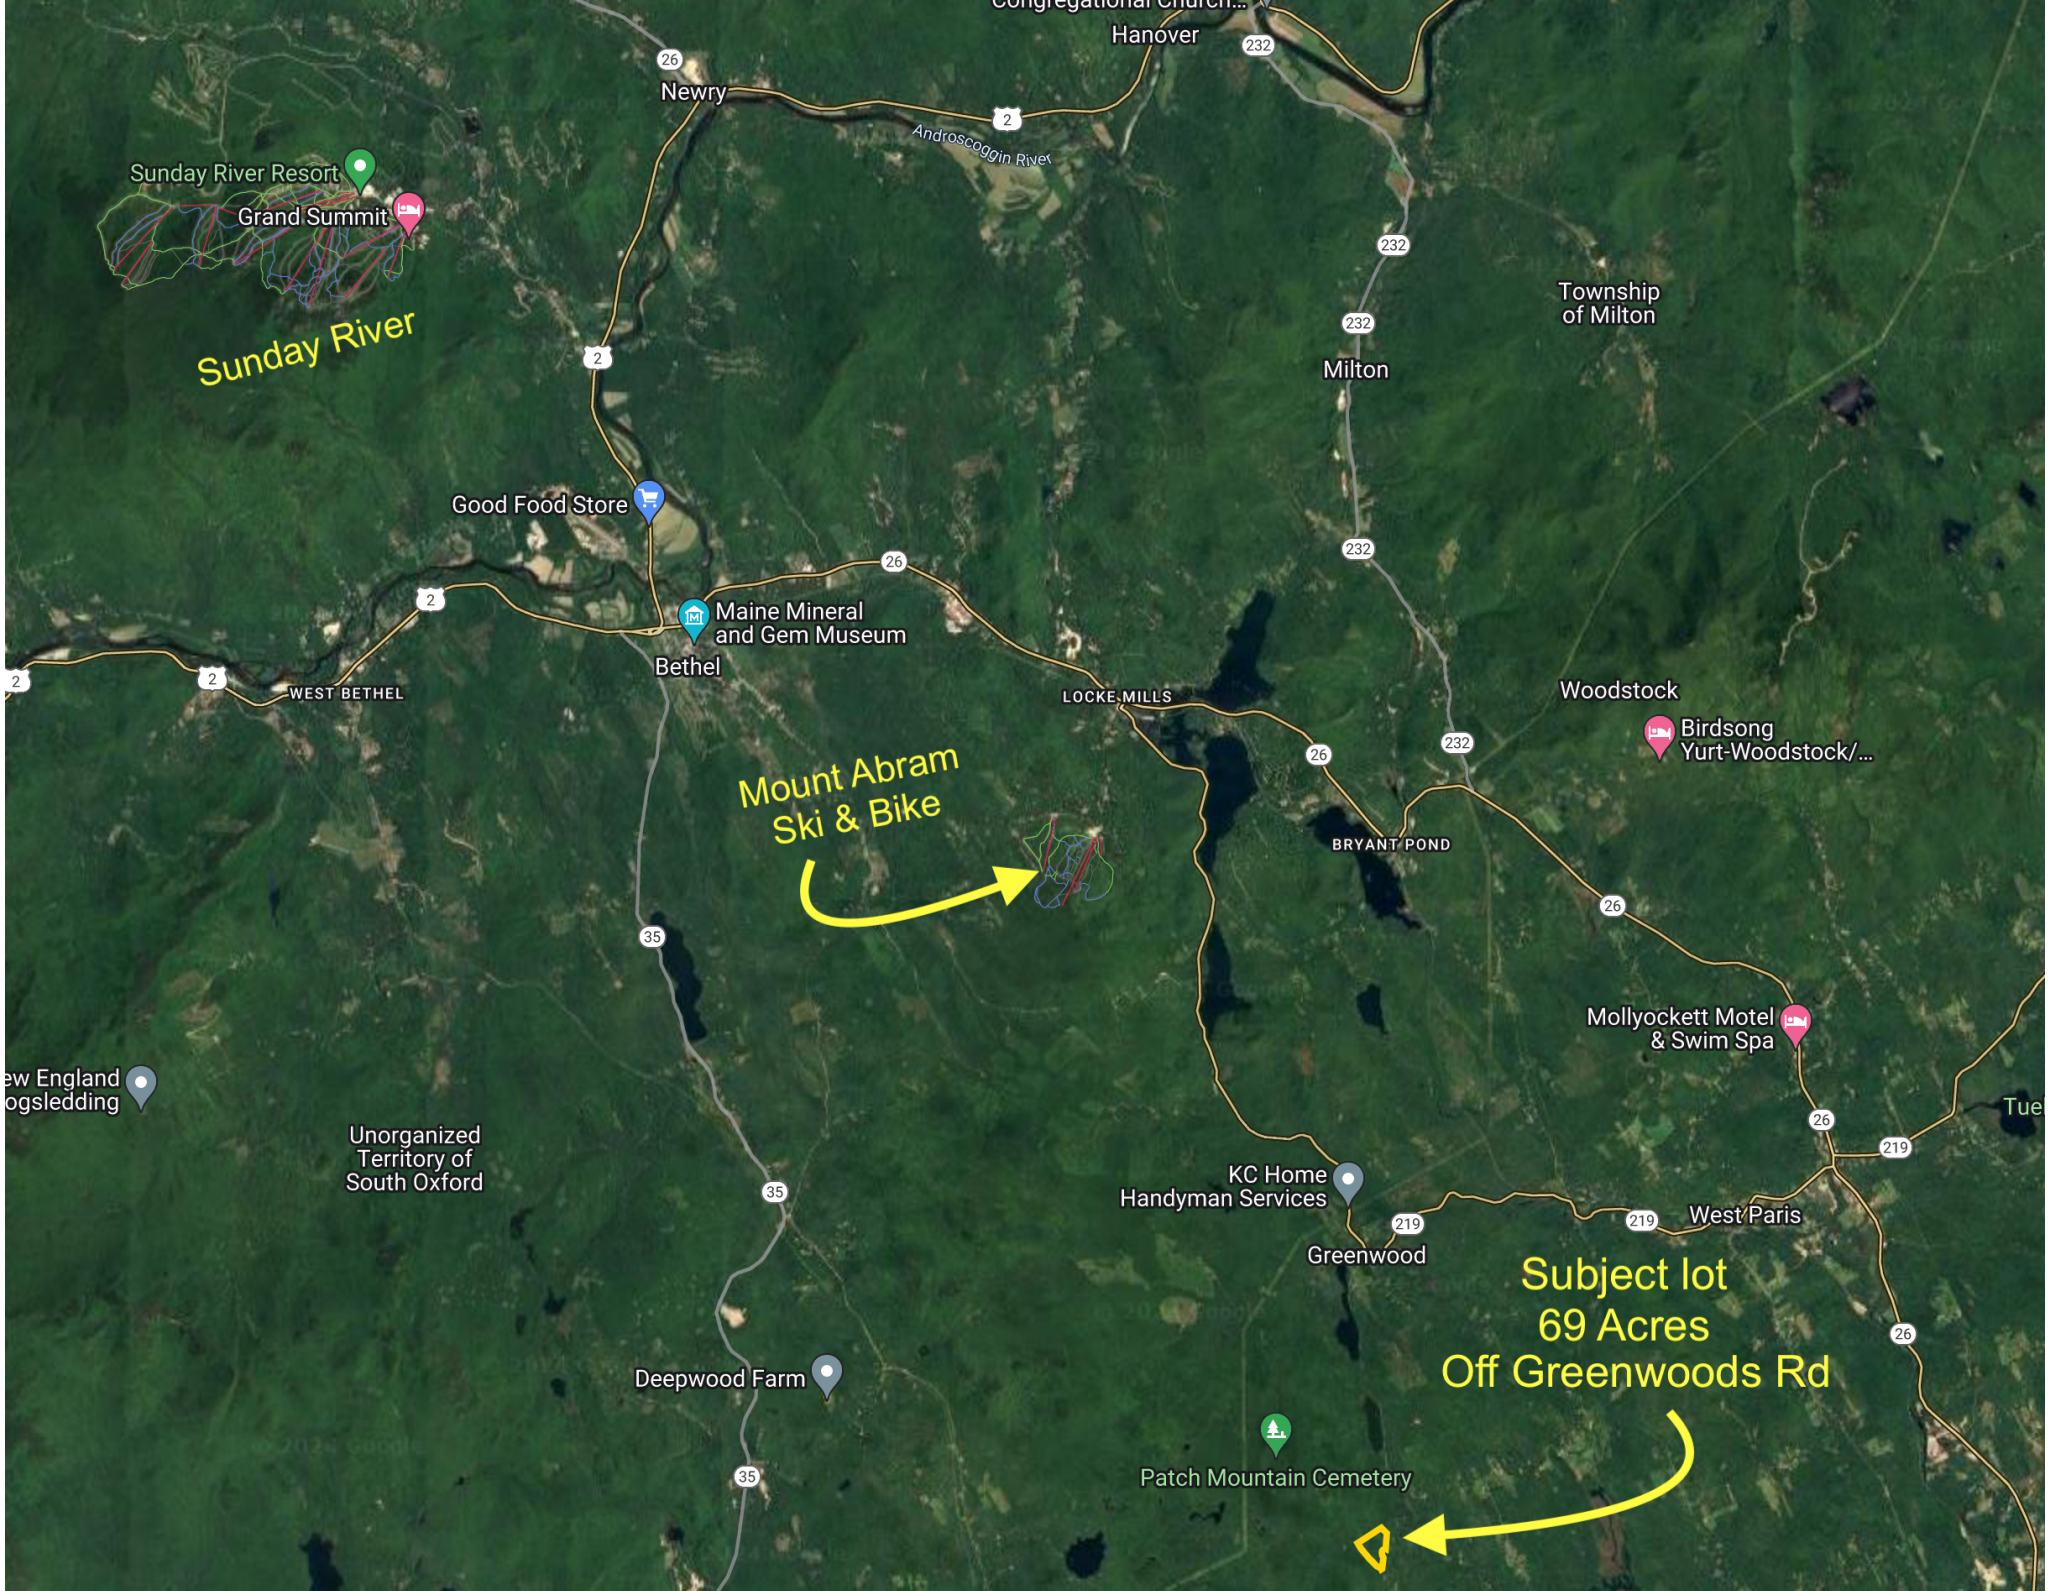

Sunday River

Mount Abram
Ski & Bike

Subject lot
69 Acres
Off Greenwoods Rd

Sunday River Resort
Grand Summit

Good Food Store

Maine Mineral
and Gem Museum

Bethel

LOCKE MILLS

BRYANT POND

Woodstock

Birdsong
Yurt-Woodstock/...

Mollyockett Motel
& Swim Spa

West Paris

KC Home
Handyman Services

Greenwood

Deepwood Farm

Patch Mountain Cemetery

New England
ogsledding

Unorganized
Territory of
South Oxford

Newry

Hanover

Milton

Township
of Milton

Tue