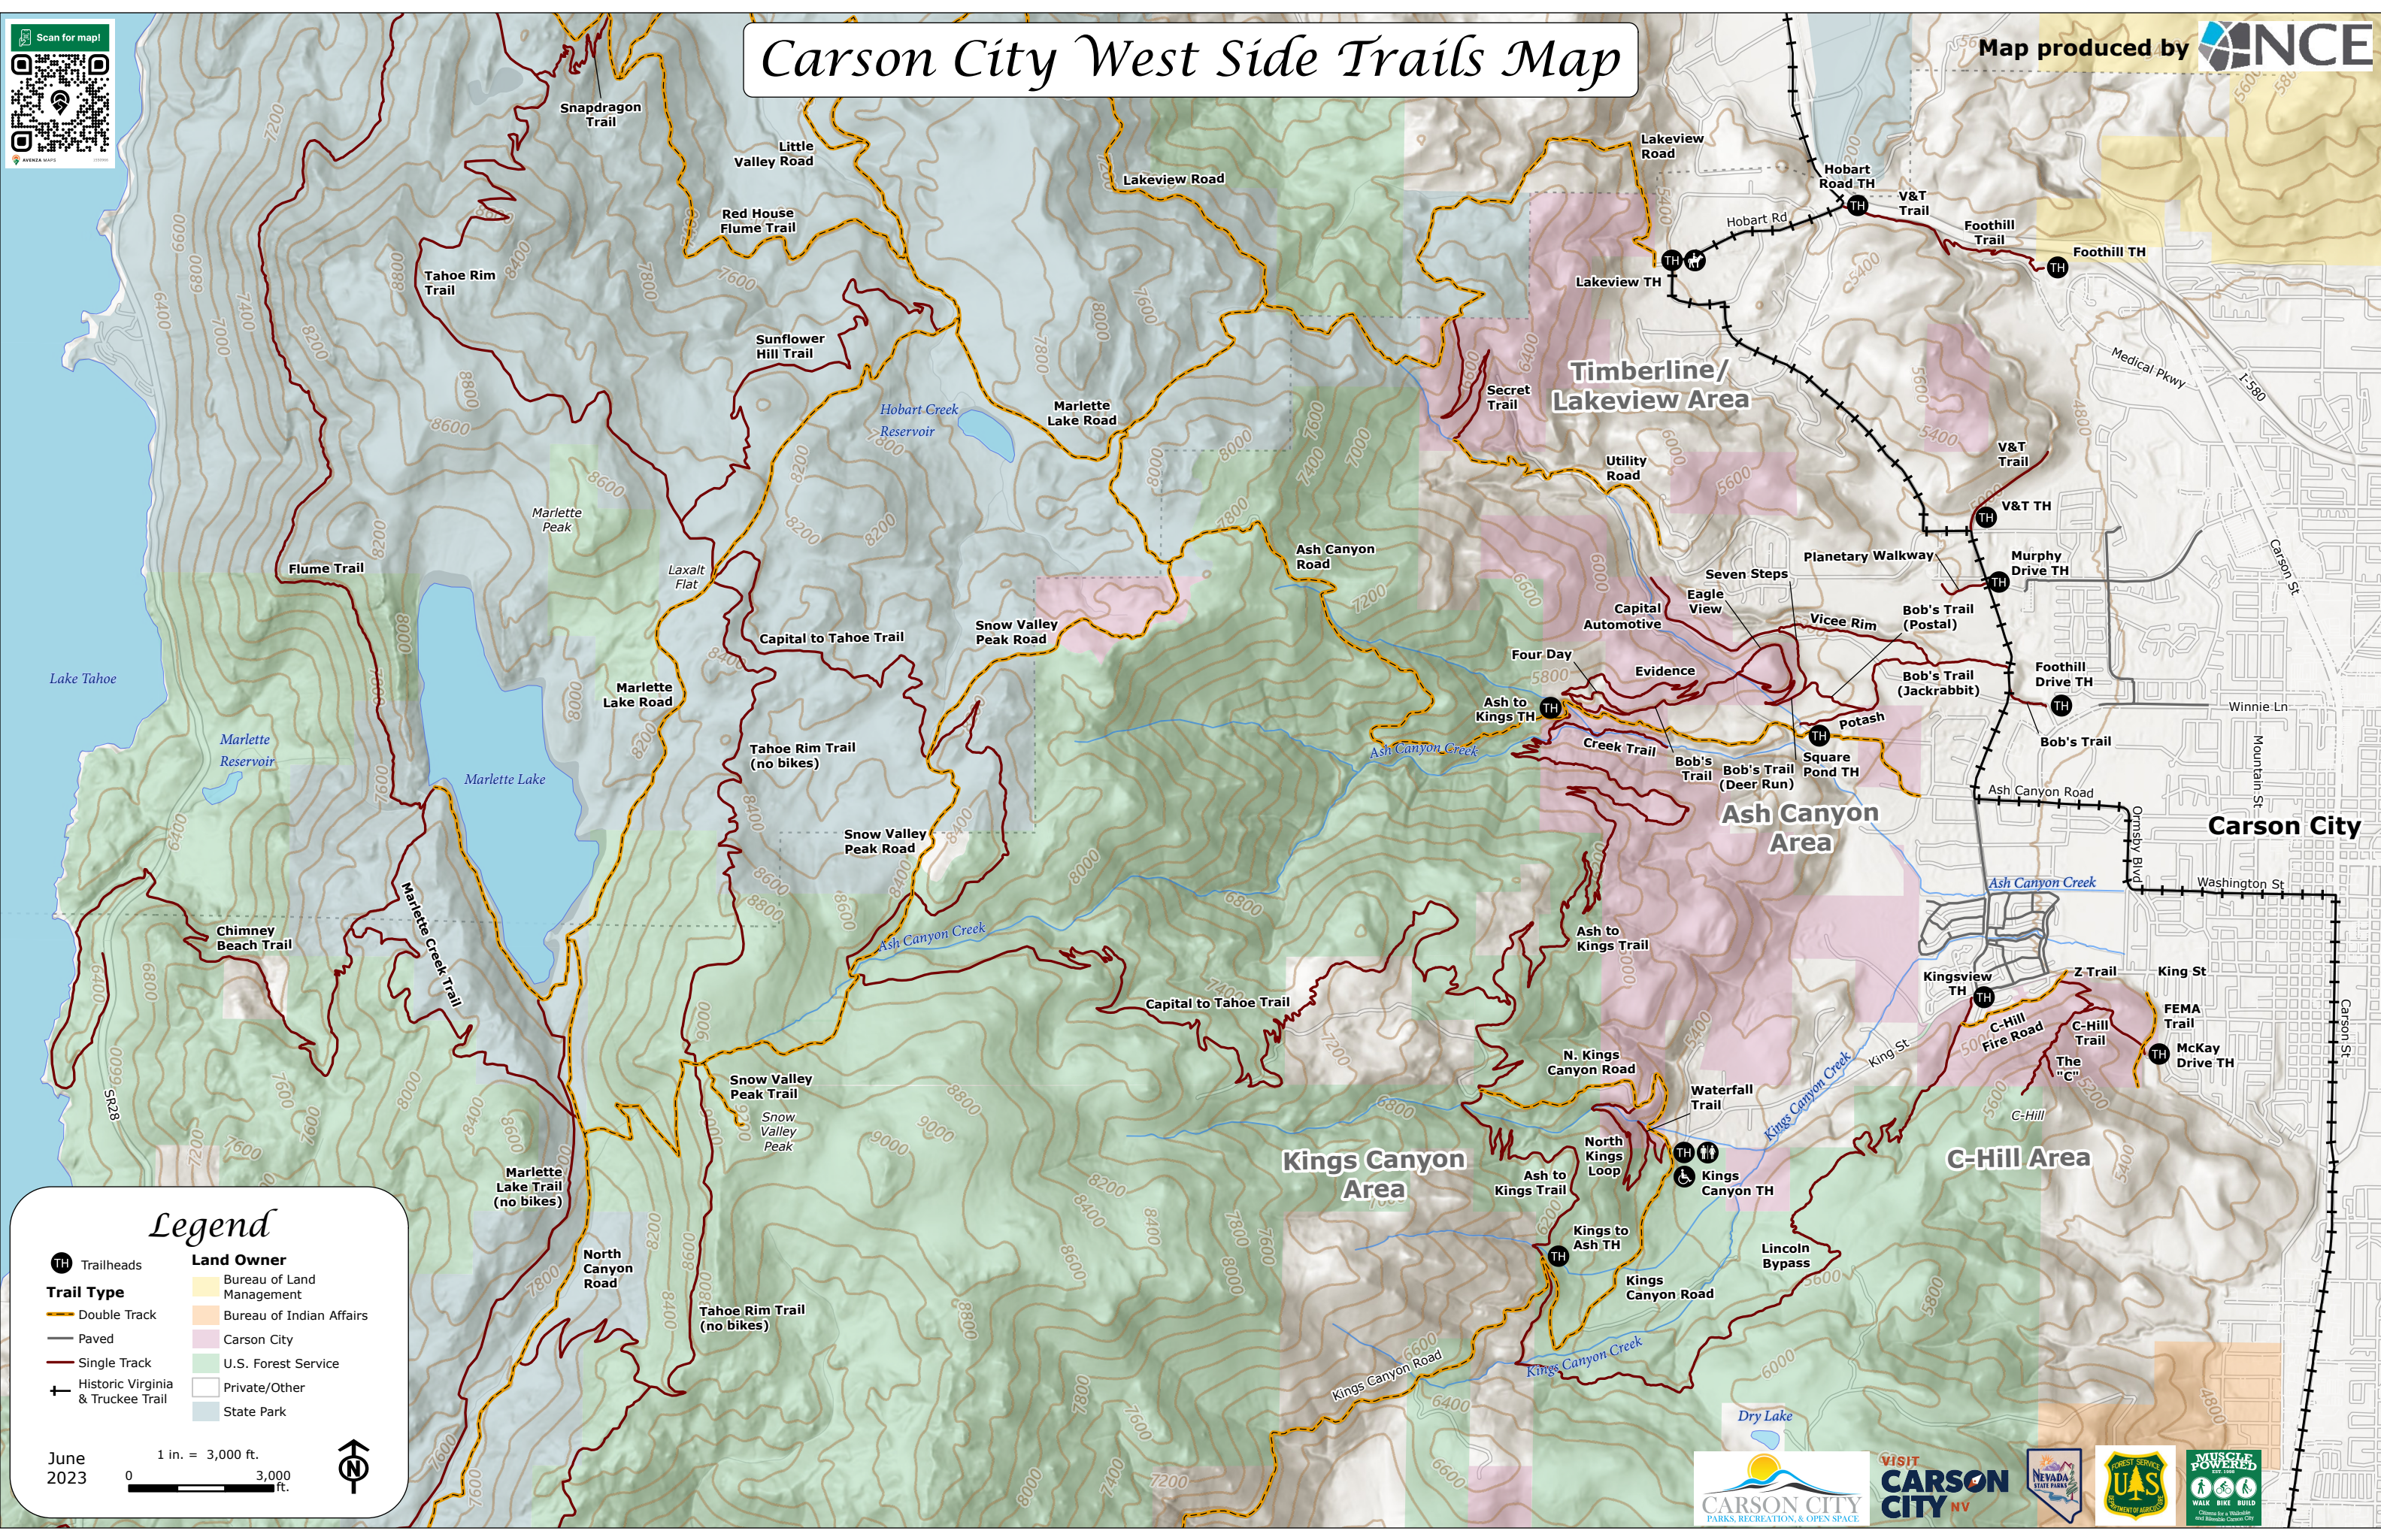

Carson City West Side Trails Map

Map produced by **NCE**

Legend

Trail Type	Land Owner
TH Trailheads	Bureau of Land Management
Double Track	Bureau of Indian Affairs
Paved	Carson City
Single Track	U.S. Forest Service
Historic Virginia & Truckee Trail	Private/Other
	State Park

June 2023

1 in. = 3,000 ft.

0 3,000 ft.