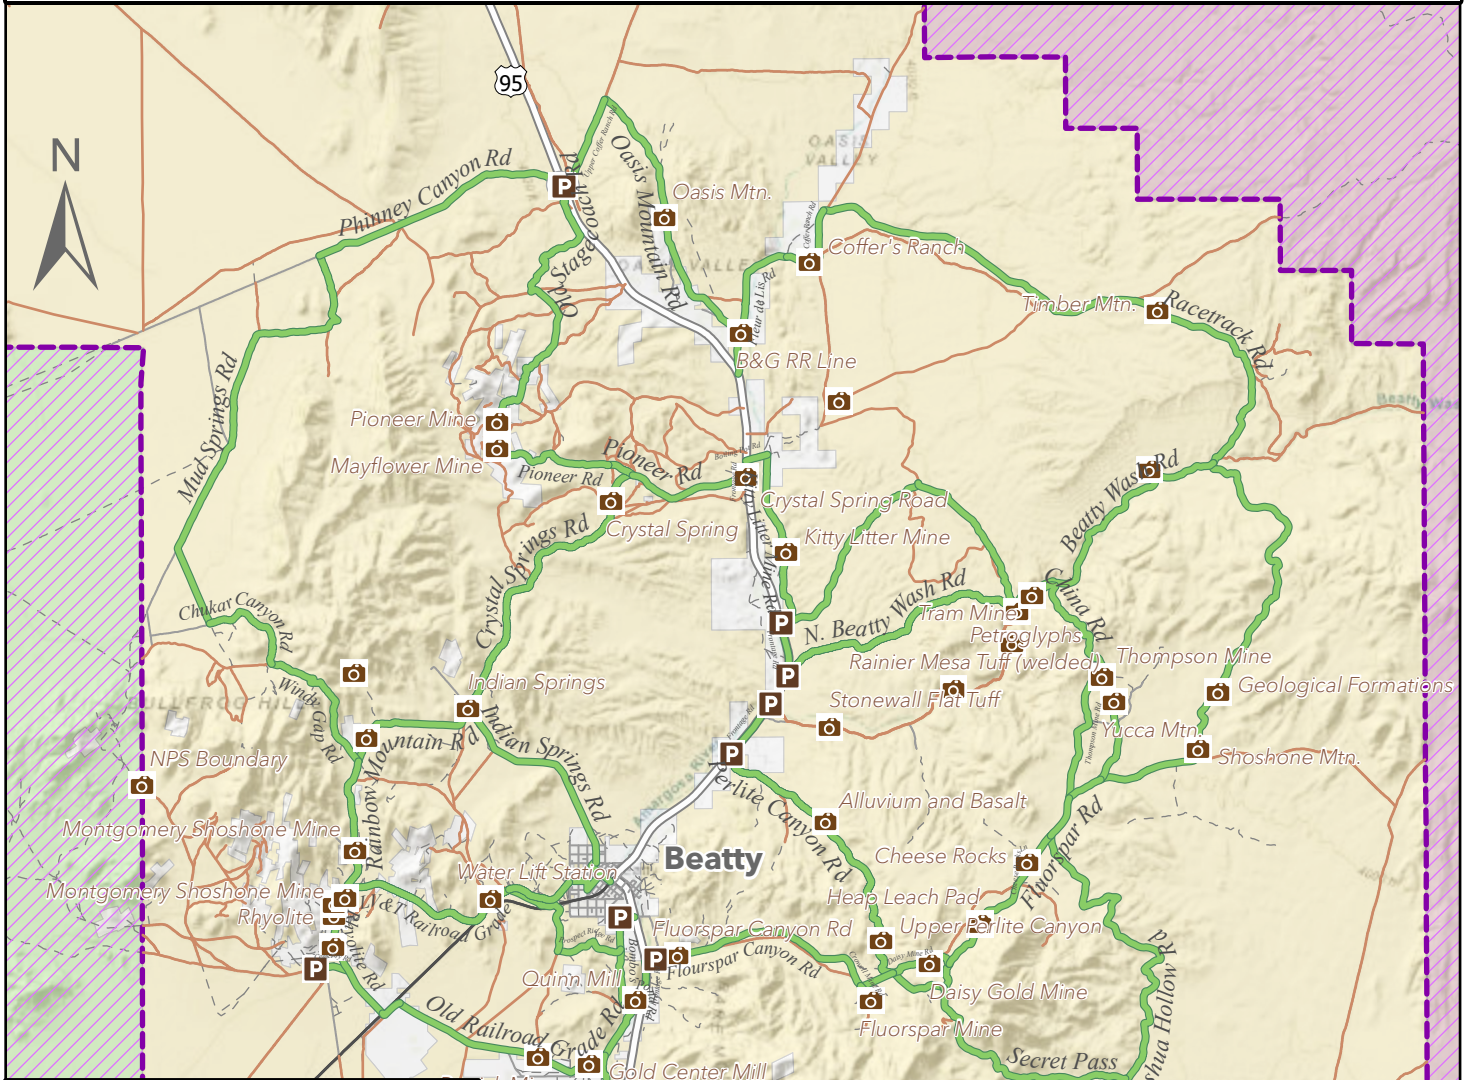

Beatty Area OHV Trails

Nye County, Nevada

LEGEND

- Suggested Routes
- Open to Motorized Use; High-clearance vehicles recommended.
- Parking lot or staging area
- Fence crossing
- View or Point of Interest
- OHV Use Prohibited
- Bureau of Land Management
- Department of Defense
- National Park Service
- Nevada State
- Private

© OpenStreetMap (and) contributors, CC-BY-SA, Sources: Esri, HERE, Garmin, Intermap, increment P Corp., GEBCO, USGS, FAO, NPS, NRCAN, GeoBase, IGN, Kadaster NL, Ordnance Survey, Esri Japan, METI, Esri China (Hong Kong), (c) OpenStreetMap contributors, and the GIS User Community, Airbus,USGS,NGA,NASA,CGIAR,NCEAS,NLS,OS,NMA,Geodatastyrelsen,GSA,GSI and the GIS User Community

The Bureau of Land Management has not completed Travel and Transportation planning for this area. The undesignated roads and trails shown on this map are informational only and are subject to change. This map implies no right of access across any private lands displayed on this map. Please follow Responsible Recreation guidelines and stay on existing roads and trails.