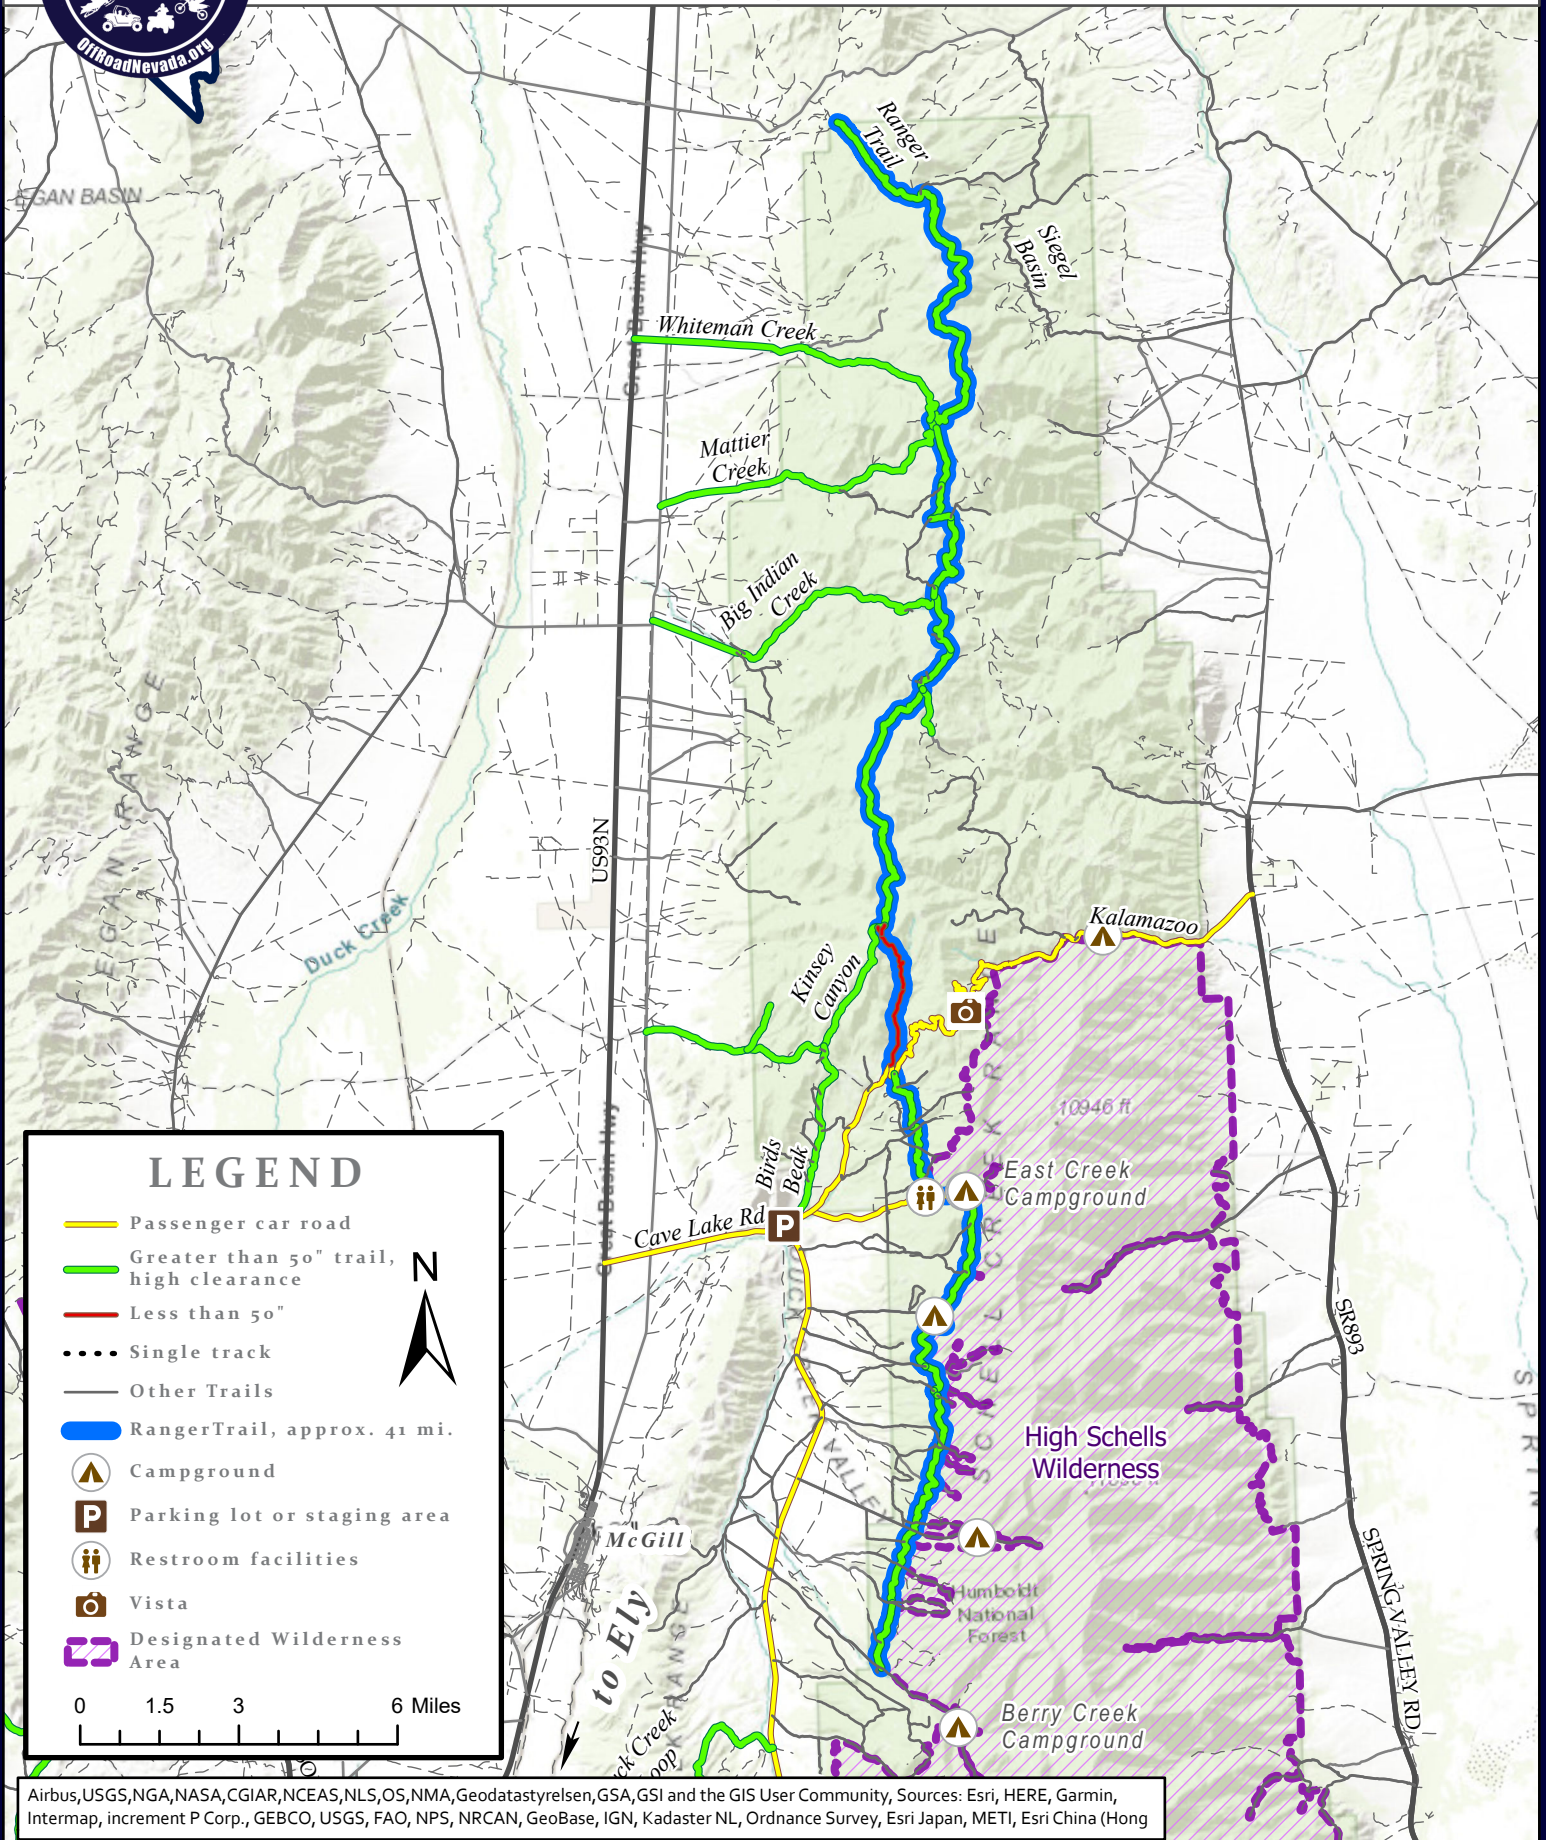

Ranger OHV Trail System

Schell Mountain Range
White Pine County, NV

LEGEND

- Passenger car road
- Greater than 50" trail, high clearance
- Less than 50"
- Single track
- Other Trails
- RangerTrail, approx. 41 mi.
- Campground
- Parking lot or staging area
- Restroom facilities
- Vista
- Designated Wilderness Area

0 1.5 3 6 Miles