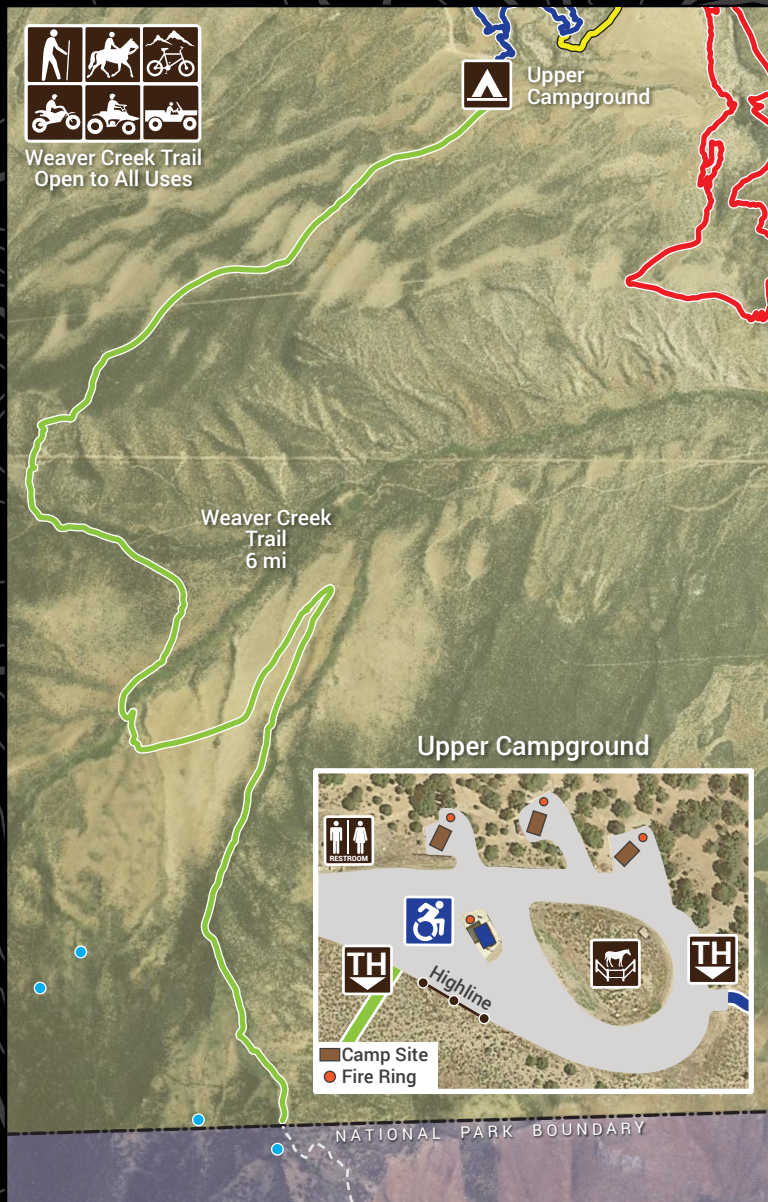

U.S. Department of the Interior
Bureau of Land Management

NEVADA | ELY

Sacramento Pass Recreation Area Upper Campground and Trails

Bristlecone Field Office
702 N. Industrial Way
Ely NV, 89301
(775)289-1800

LEGEND

TRAILS

- Sac. Pass Loop
- Lucky Boy Loop
- Mine Shaft Loop
- Weaver Creek Trail

LAND STATUS

- BLM
- National Park

OTHER

- Trail Head
- Horse Corral
- Spring Sources

No warranty is made by the Bureau of Land Management as to the accuracy, reliability, or completeness of these data for individual use or aggregate use with other data. Original data were compiled from various sources. This information may not meet National Map Accuracy Standards. This product was developed through digital means and may be updated without notification.

Map produced: 2022

Georeferenced Map Available at:
<https://www.blm.gov/sites/blm.gov/files/docs/2022-03/SacramentoPassRecreationArea-UpperCampgroundandTrails.pdf>