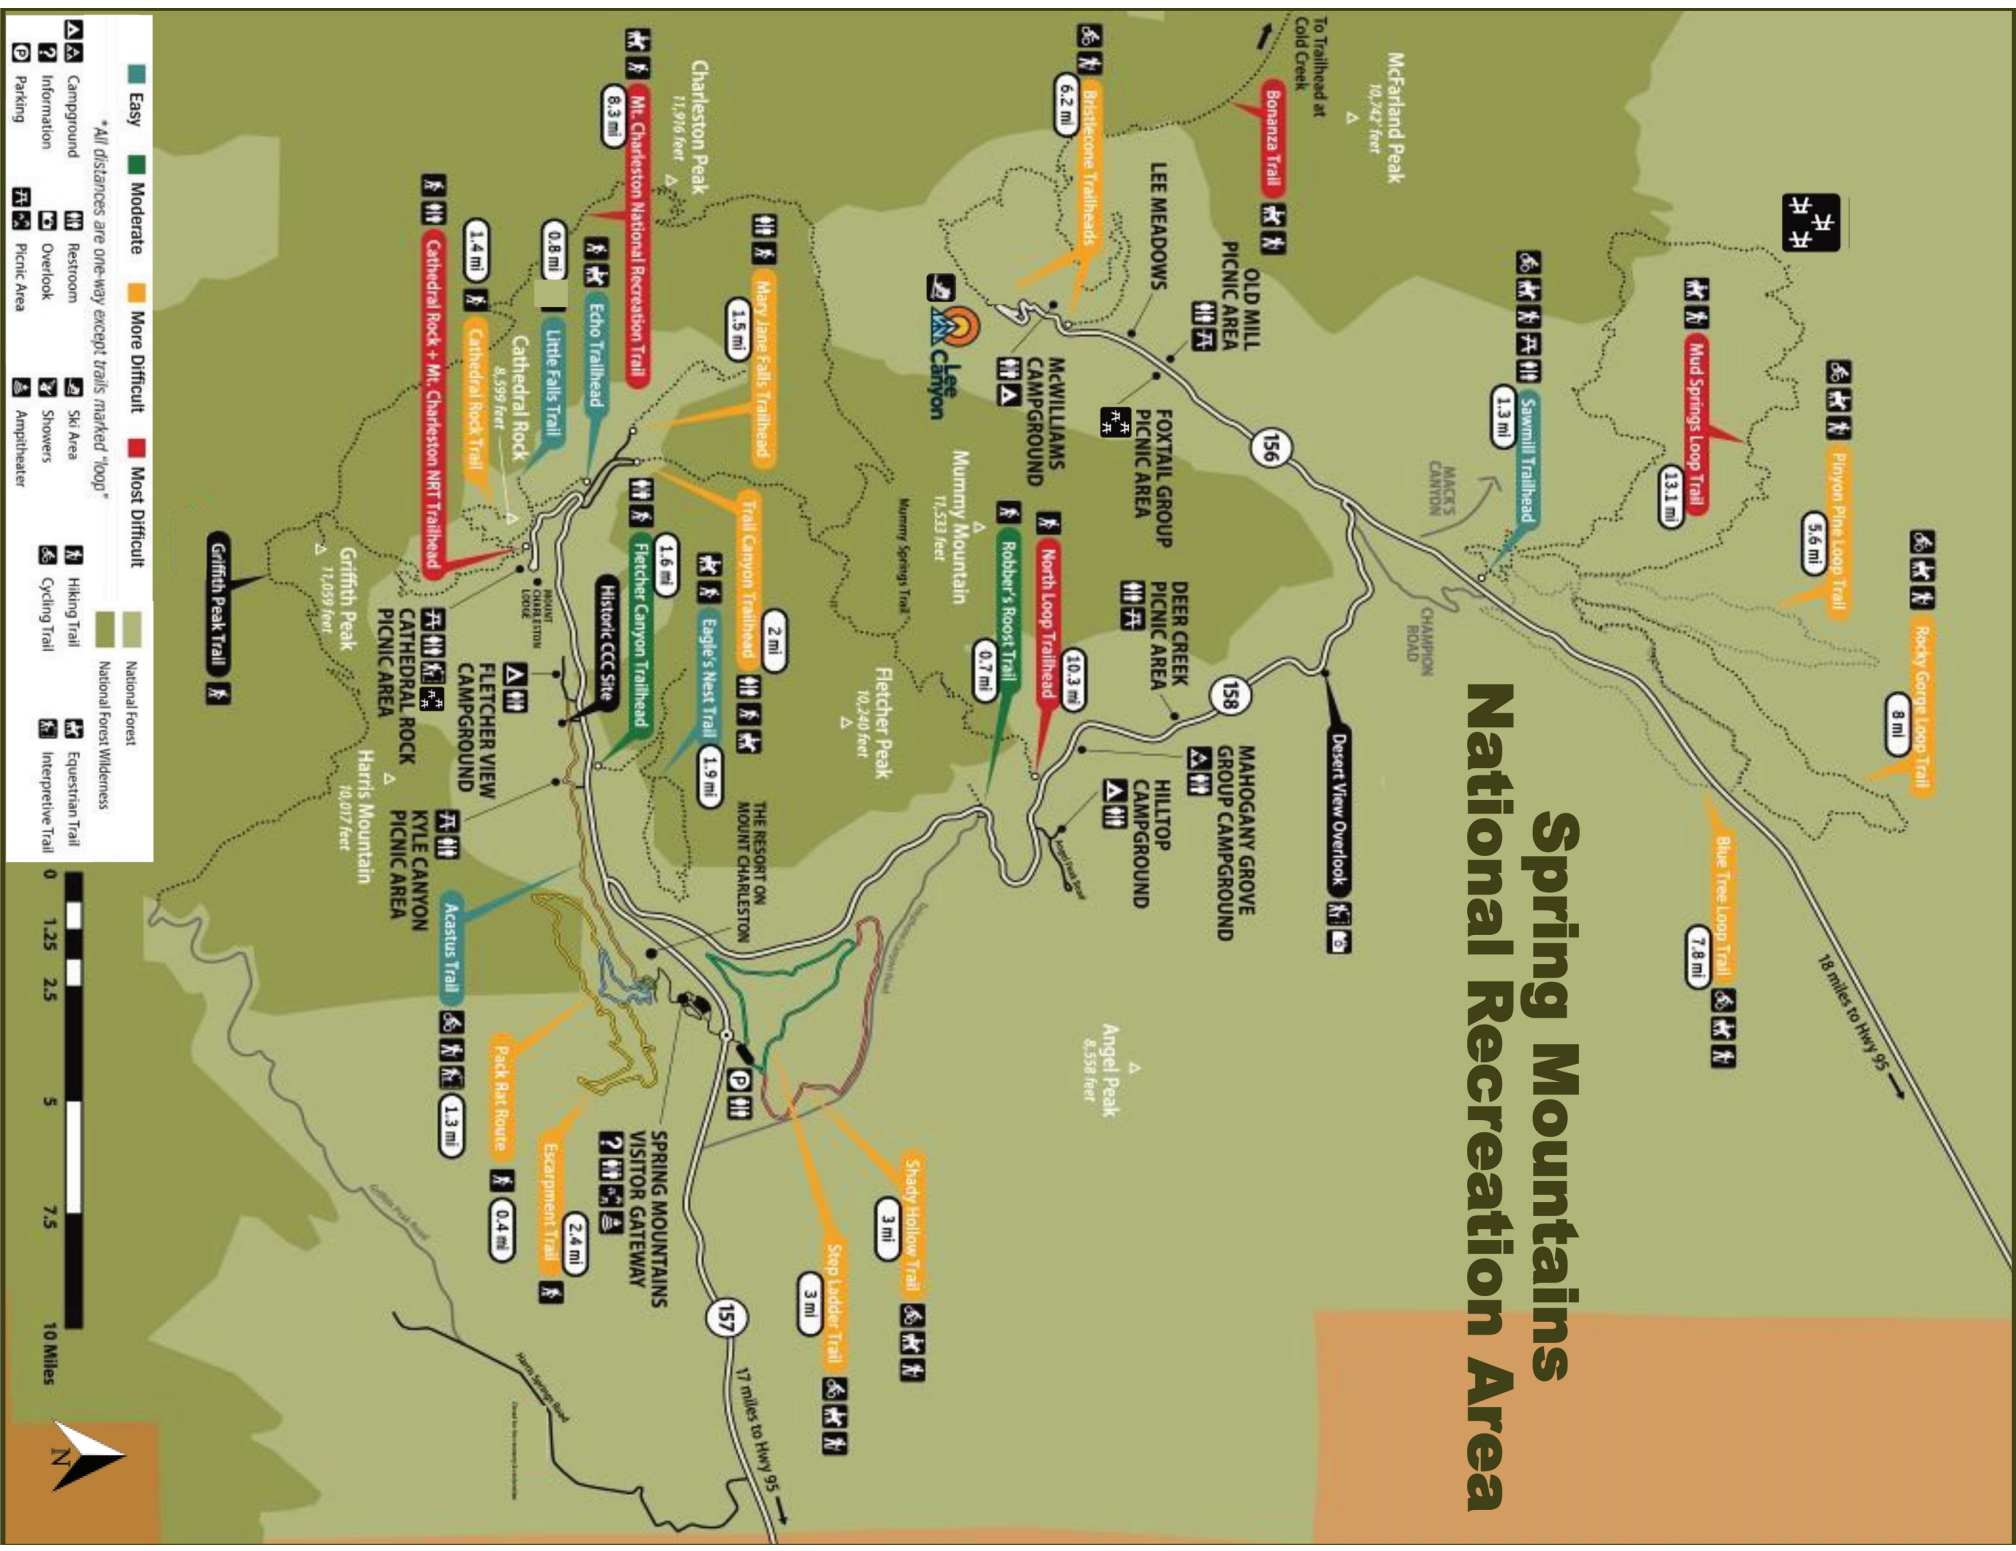

Spring Mountains National Recreation Area

- Easy
 - Moderate
 - More Difficult
 - Most Difficult
- *All distances are one-way except trails marked "loop"
- Campground
 - Restroom
 - Information
 - Parking
 - National Forest
 - National Forest Wilderness
 - Hiking Trail
 - Cycling Trail
 - Amphitheater
 - SA Area
 - Overlook
 - Picnic Area
 - Shade Area
 - Shower
 - Amphitheater
 - Equestrian Trail
 - Interpretive Trail