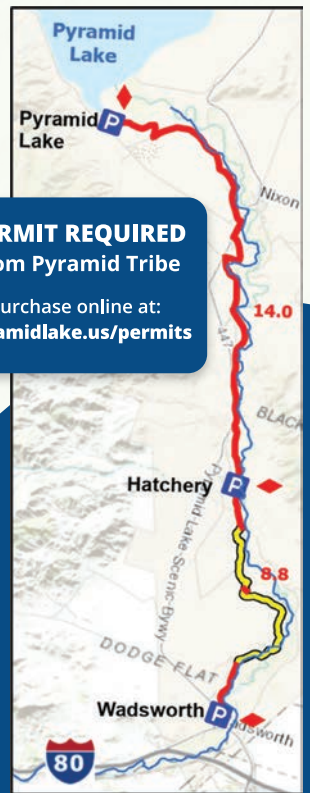

**The trail from Verdi to Hirschdale and from Wadsworth to Pyramid Lake has sections that we recommend for experienced cyclists.*

Wadsworth to Pyramid Lake Section*

PERMIT REQUIRED from Pyramid Tribe
Purchase online at: pyramidlake.us/permits

- Tahoe-Pyramid Trail**
- Paved Path
 - Dirt
 - Shared Road
 - P Access with Parking
 - ♦ Miles Between Diamonds
 - Truckee River

MORE INFO

For detailed maps and more info, visit our website or scan the QR code below.