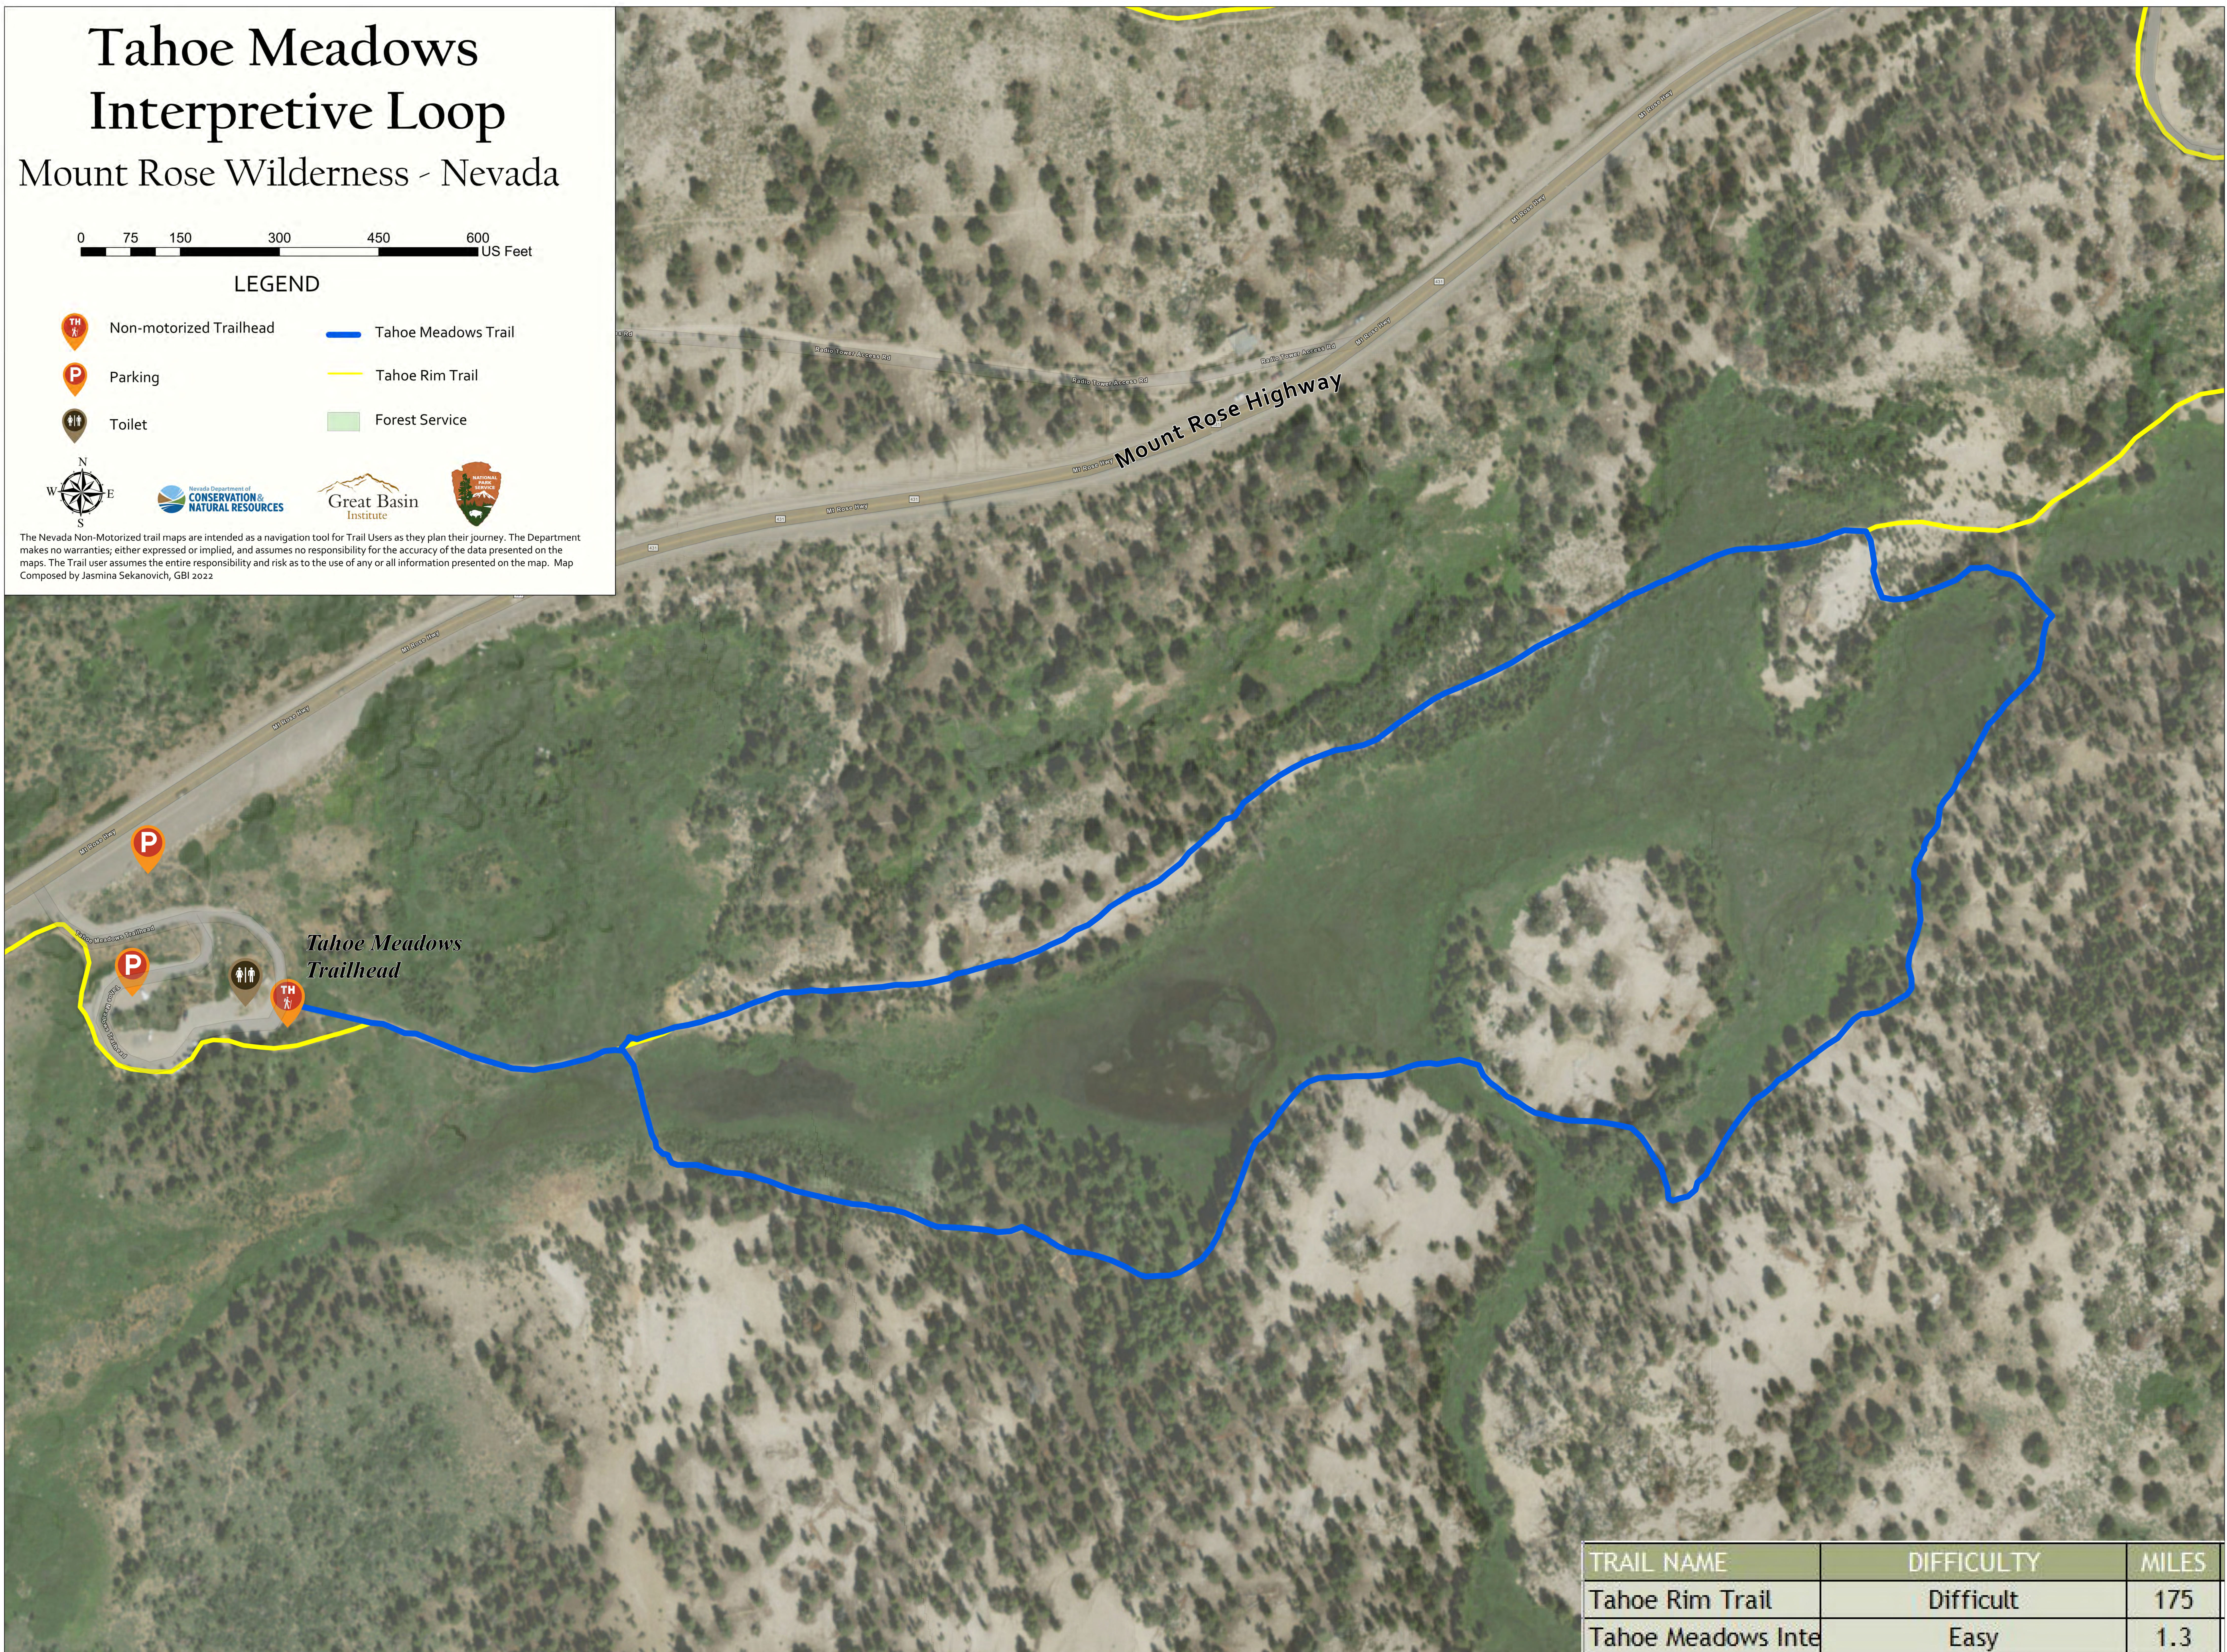

# Tahoe Meadows Interpretive Loop

Mount Rose Wilderness - Nevada

## LEGEND

-  Non-motorized Trailhead
-  Parking
-  Toilet
-  Tahoe Meadows Trail
-  Tahoe Rim Trail
-  Forest Service

The Nevada Non-Motorized trail maps are intended as a navigation tool for Trail Users as they plan their journey. The Department makes no warranties, either expressed or implied, and assumes no responsibility for the accuracy of the data presented on the maps. The Trail user assumes the entire responsibility and risk as to the use of any or all information presented on the map. Map Composed by Jasmina Sekanovich, GBI 2022

TRAIL NAME	DIFFICULTY	MILES
Tahoe Rim Trail	Difficult	175
Tahoe Meadows Inte	Easy	1.3