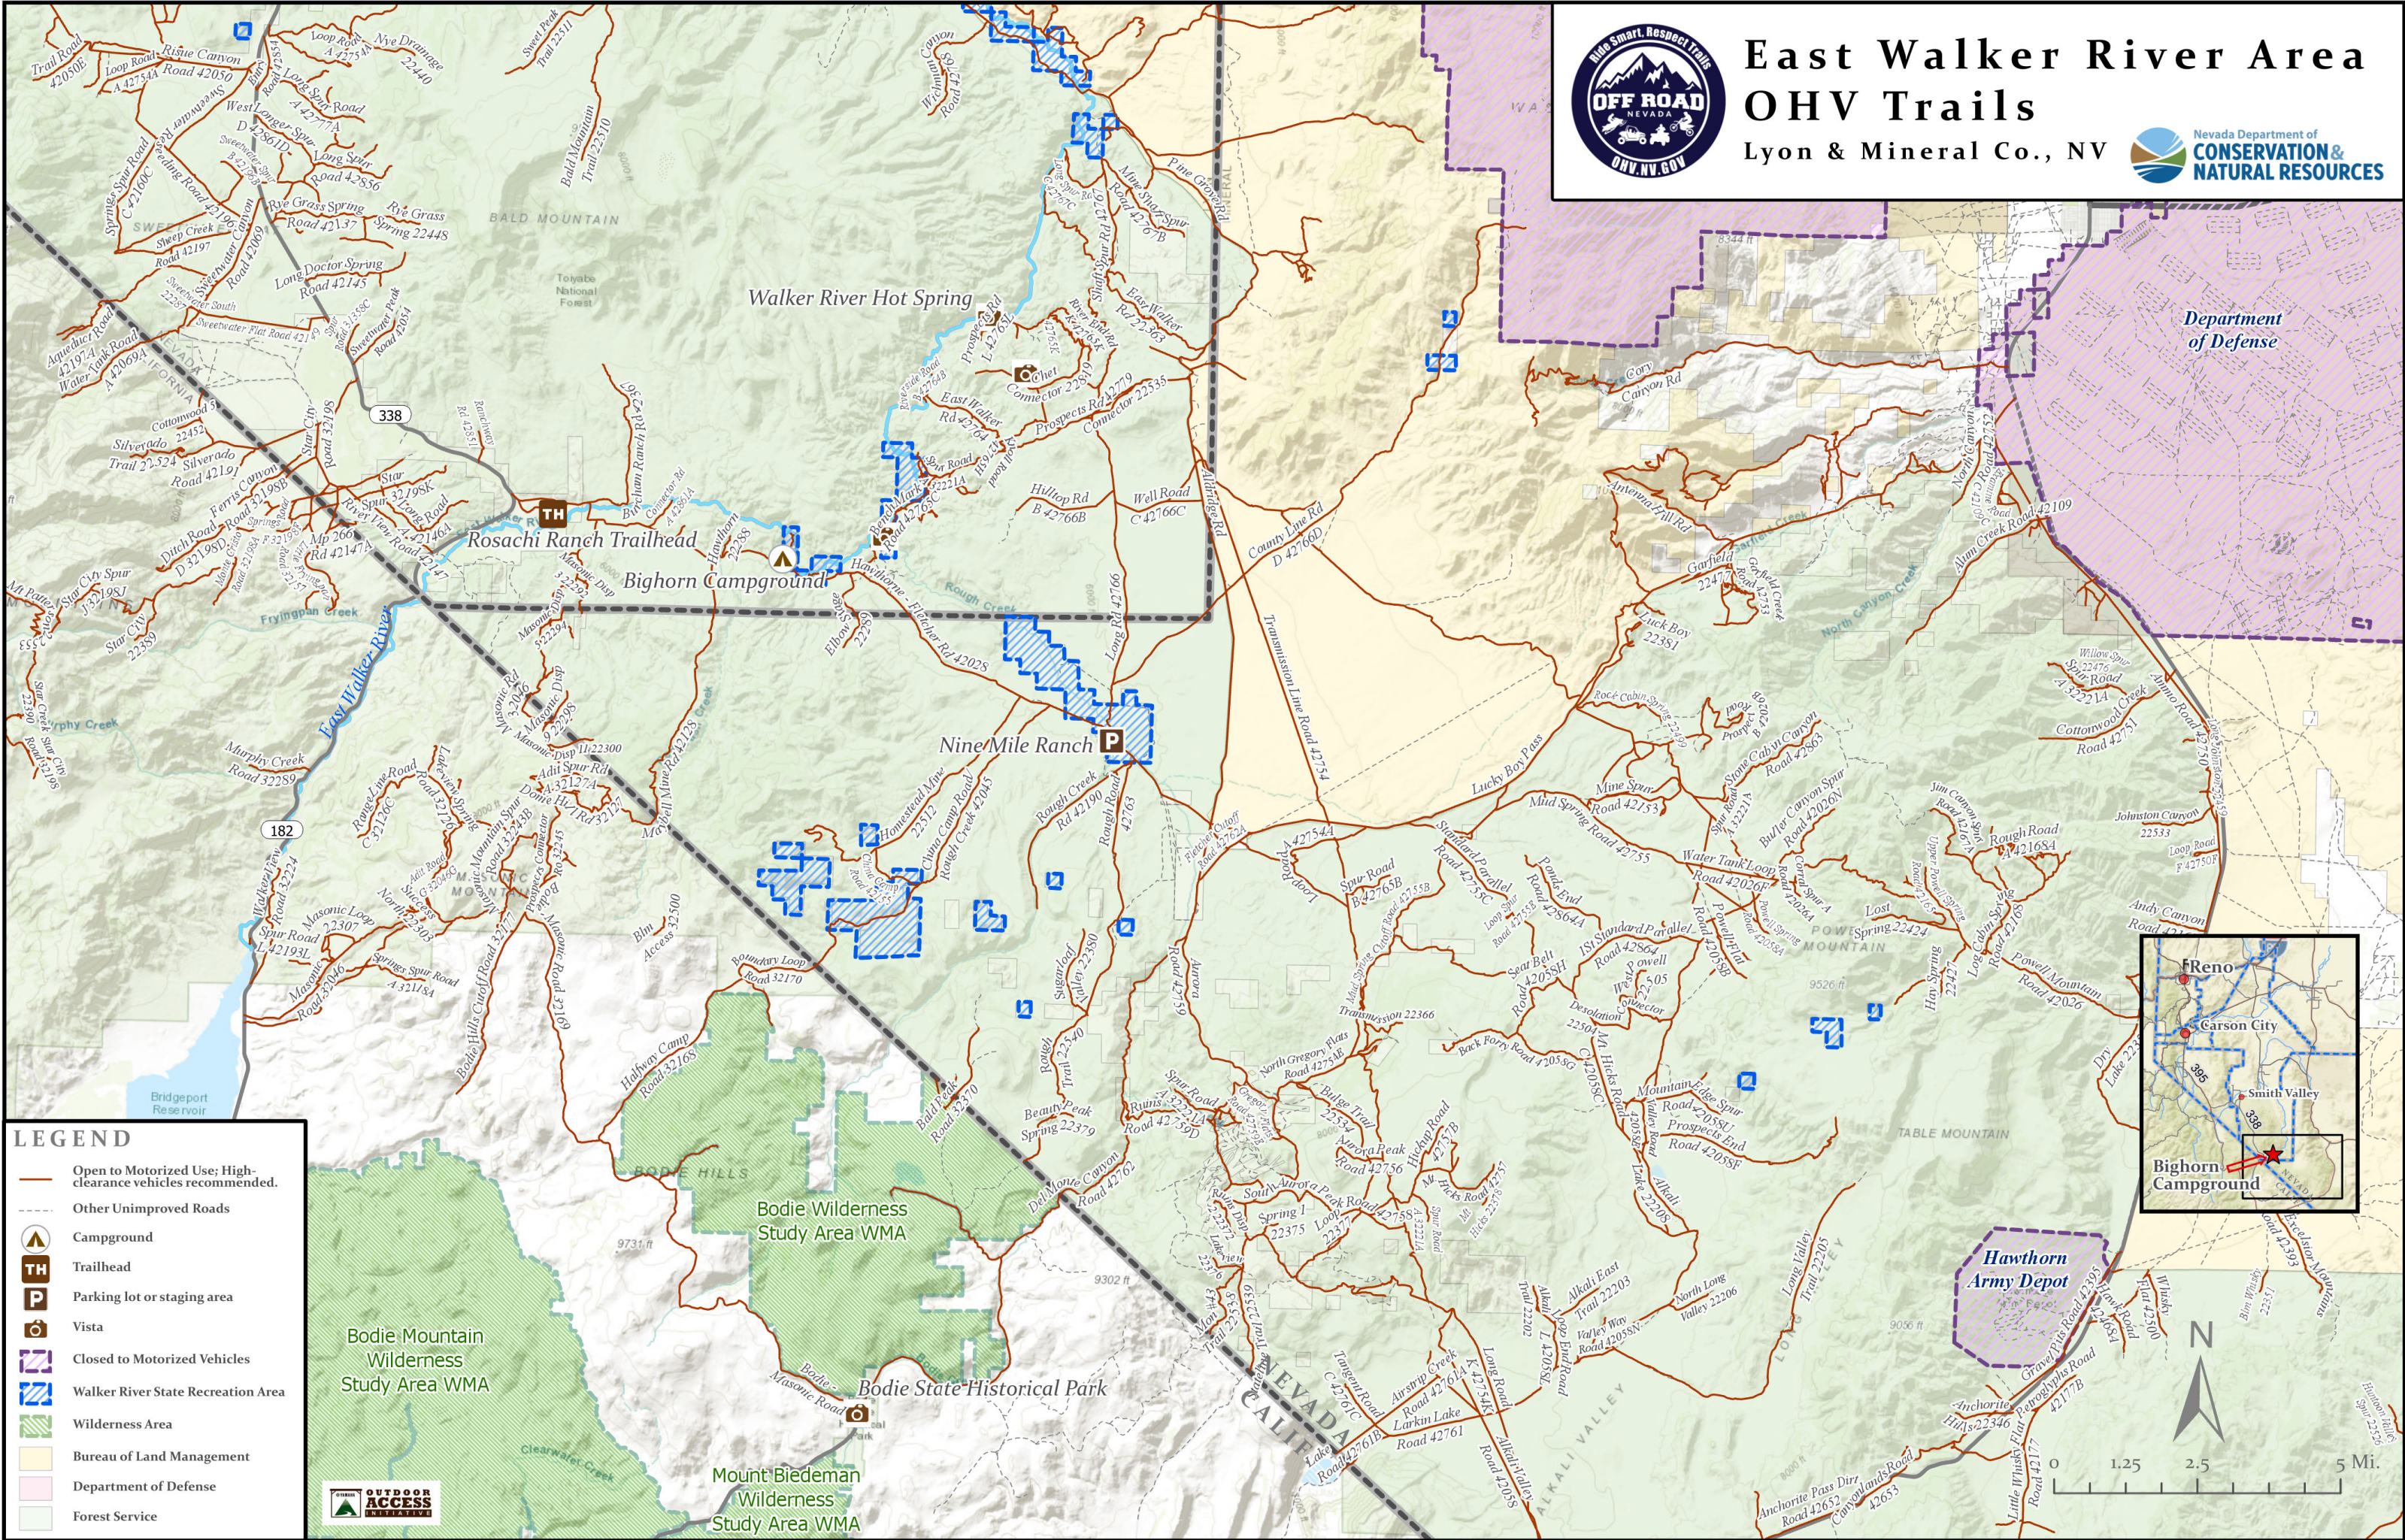

East Walker River Area OHV Trails

Lyon & Mineral Co., NV

LEGEND

- Open to Motorized Use; High-clearance vehicles recommended.
- Other Unimproved Roads
- Campground
- Trailhead
- Parking lot or staging area
- Vista
- Closed to Motorized Vehicles
- Walker River State Recreation Area
- Wilderness Area
- Bureau of Land Management
- Department of Defense
- Forest Service