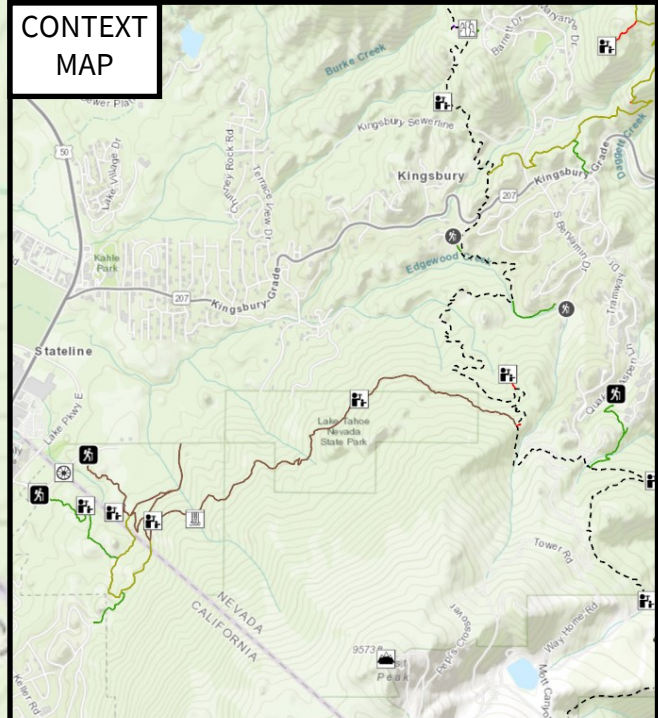

Van Sickle Bi-State Park Trails

Trailheads	Points of Interest	Vista	Upper K to K	Lower K to K
Major	Cultural	Waterfall	Barn Trail	Cal Neva Loop Trail
			TRT Connector Trail	Vista Spur Trail

Scale: 1:18,056

0 0.1 0.2 0.4 mi

0 0.17 0.35 0.7 km