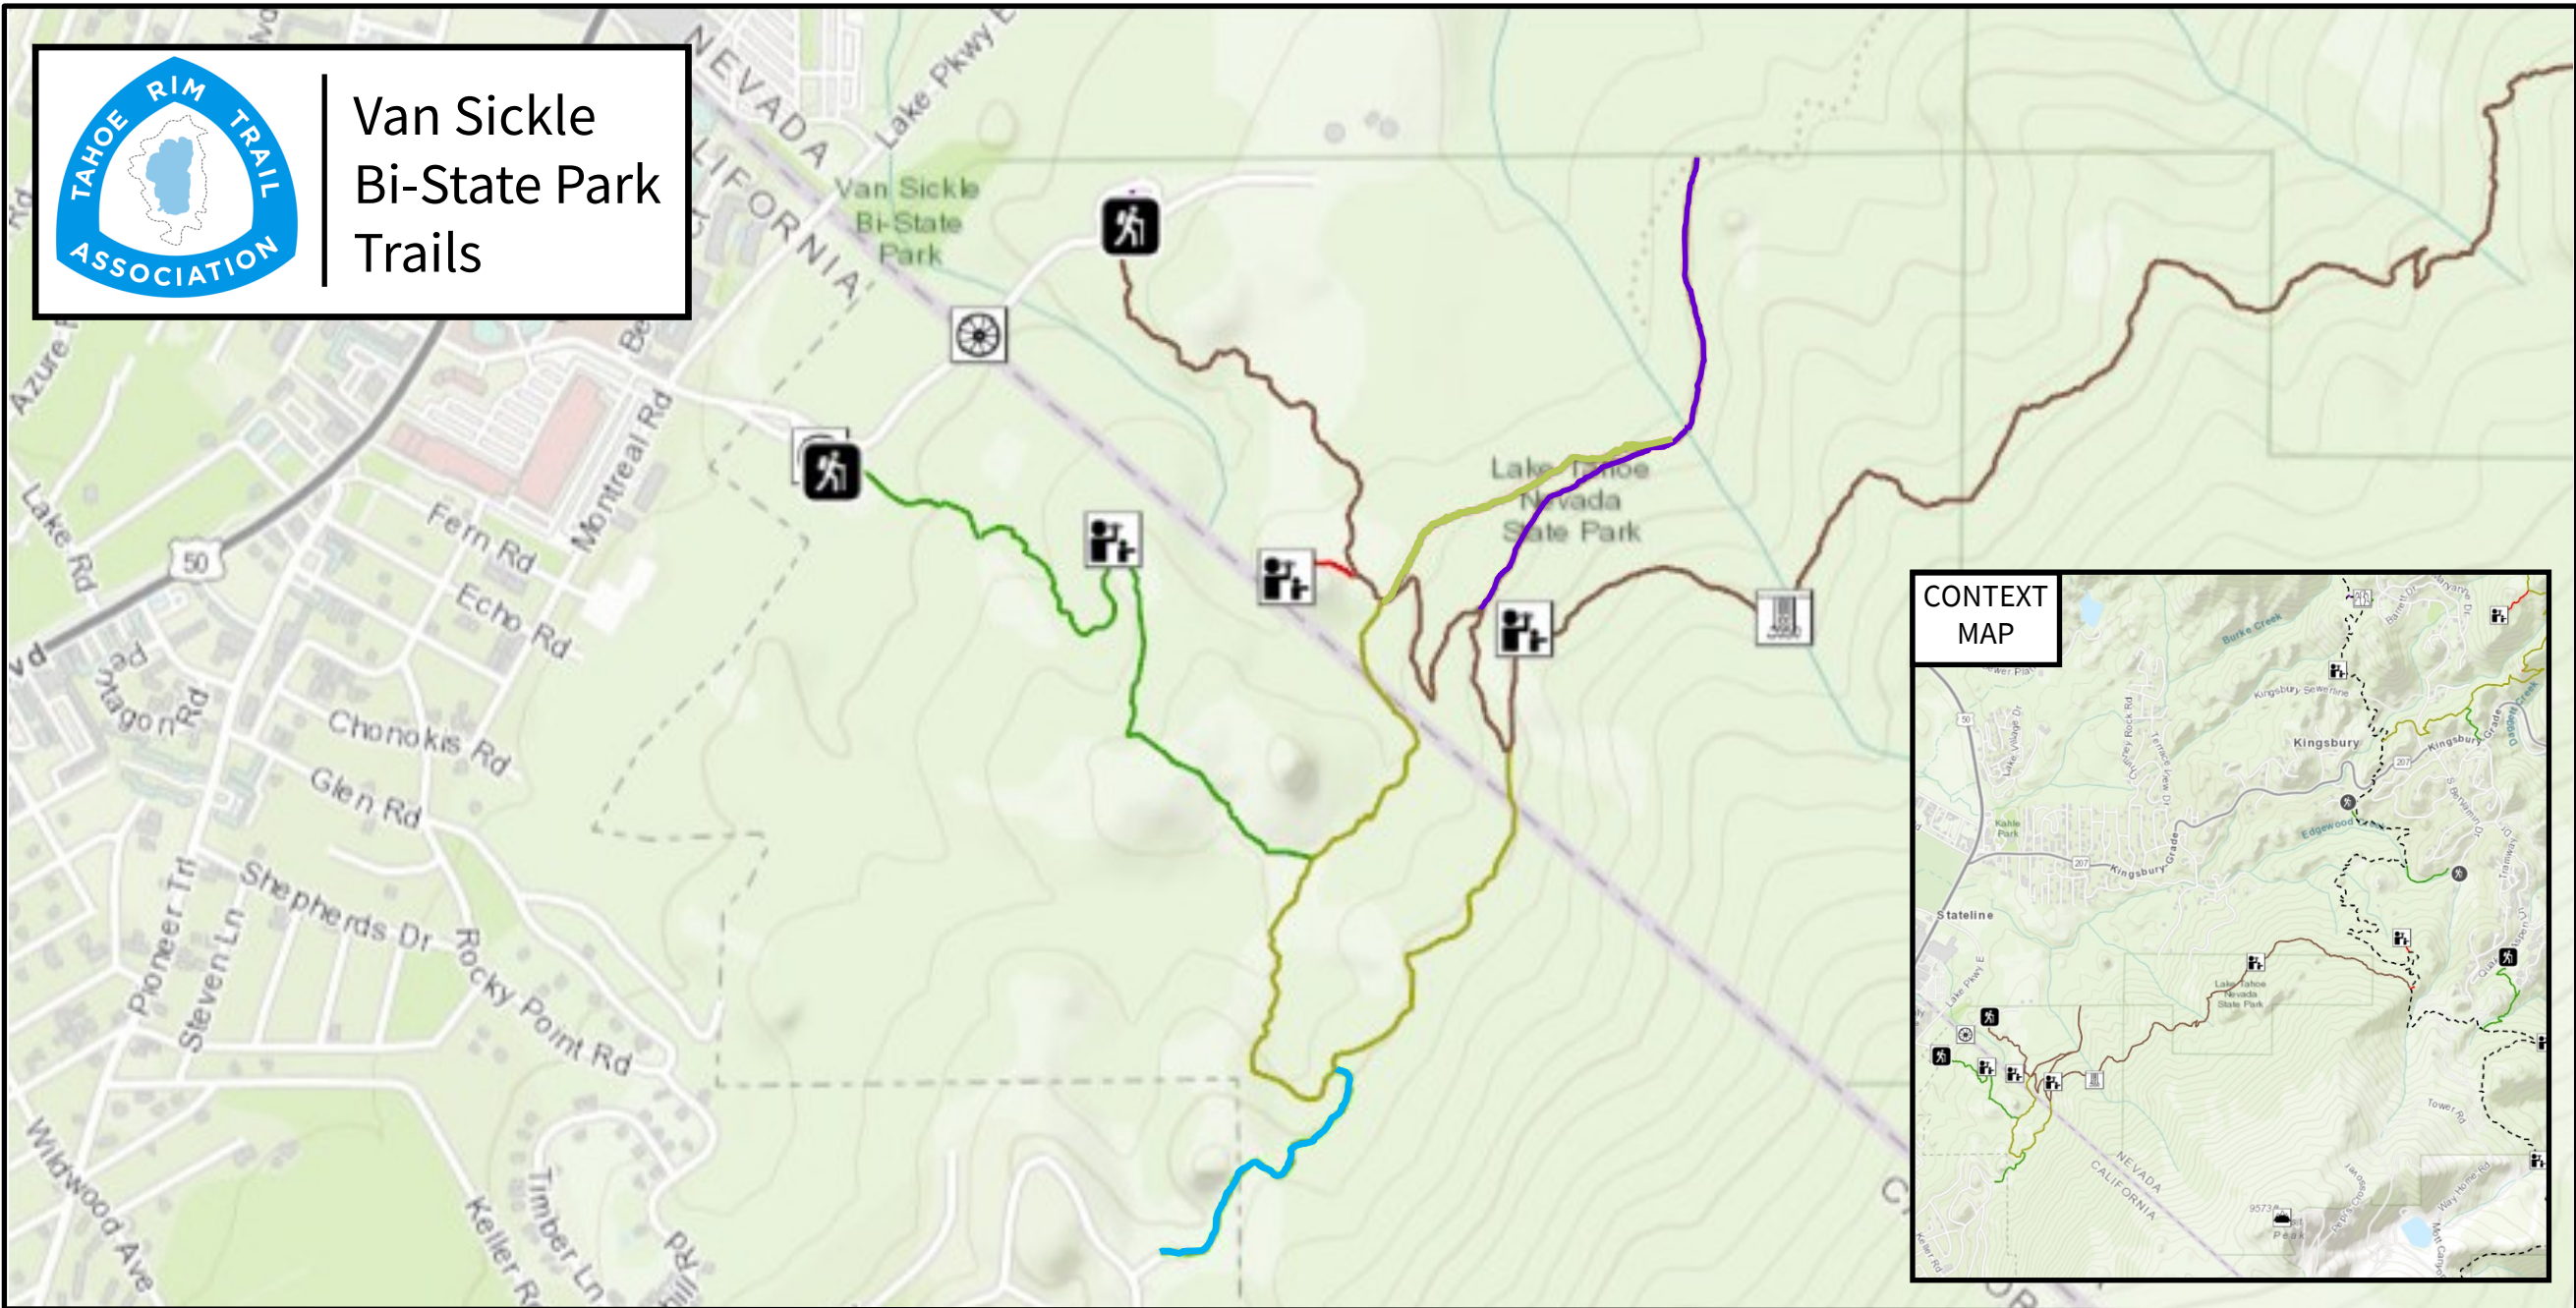

Van Sickle Bi-State Park Trails

Trailheads	Points of Interest	Vista	Upper K to K	Lower K to K
Major	Cultural	Waterfall	Barn Trail	Cal Neva Loop Trail
			TRT Connector Trail	Vista Spur Trail

Scale: 1:18,056

0 0.1 0.2 0.4 mi

0 0.17 0.35 0.7 km