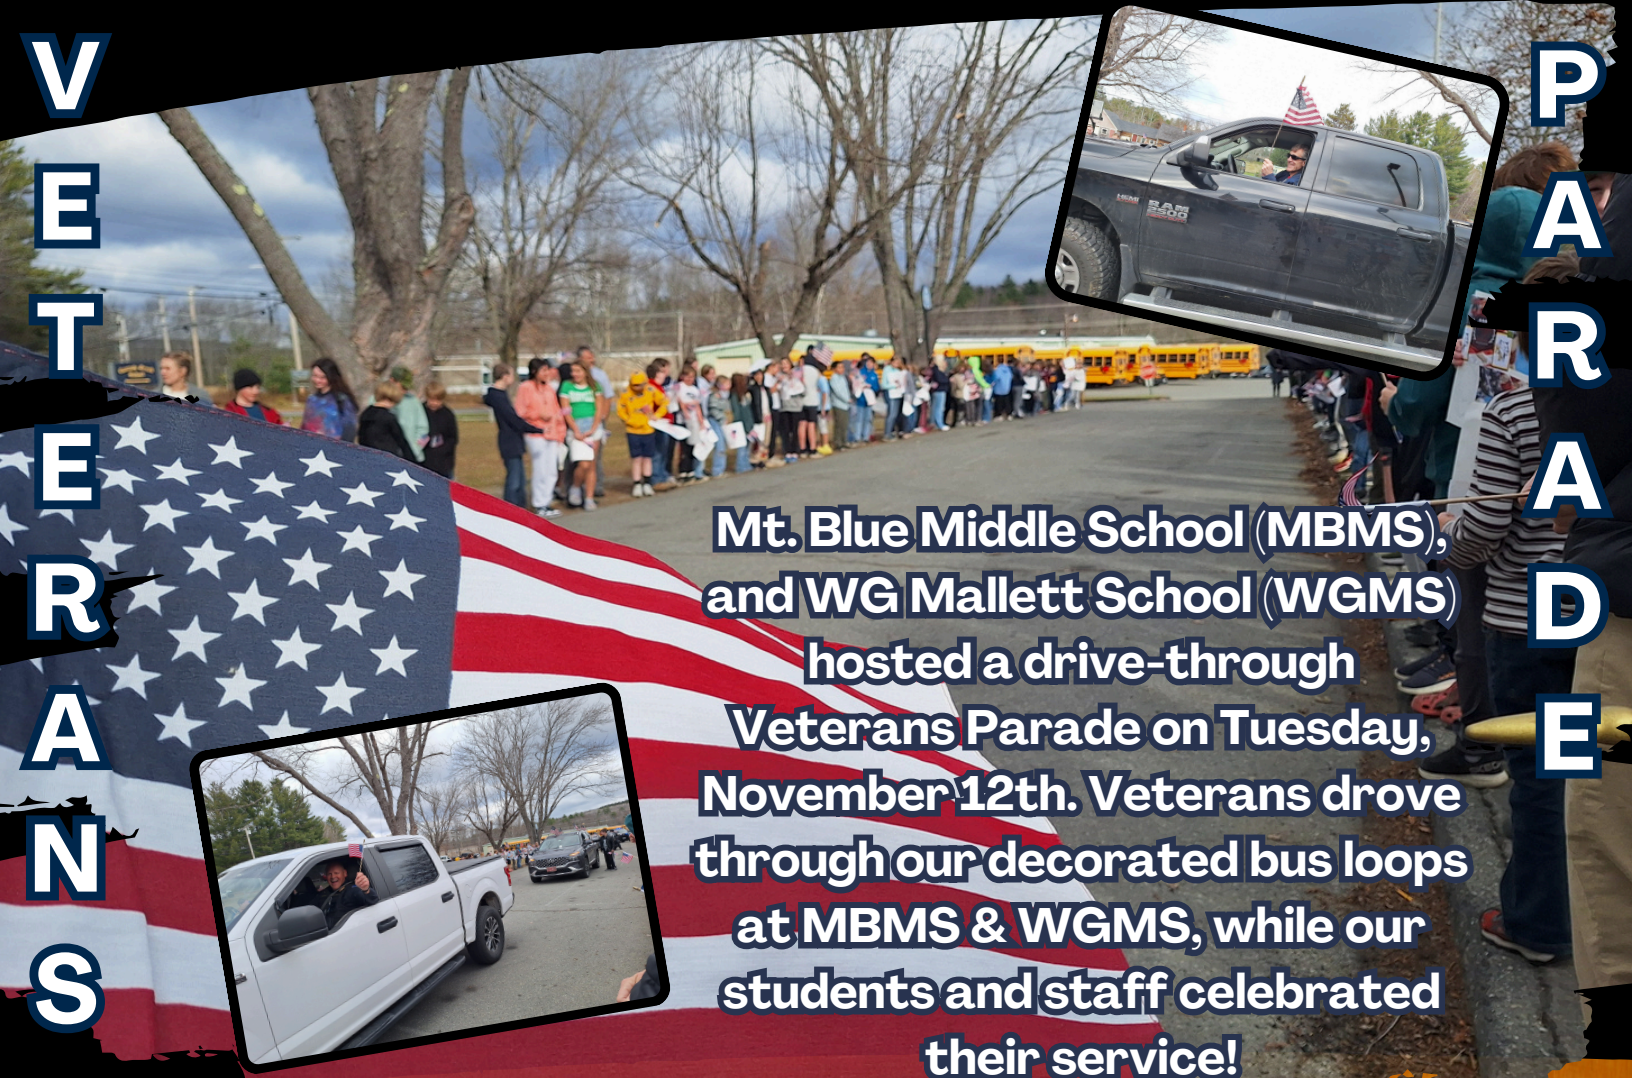

P
A
R
A
D
E

Mt. Blue Middle School (MBMS),
and WG Mallett School (WGMS)
hosted a drive-through
Veterans Parade on Tuesday,
November 12th. Veterans drove
through our decorated bus loops
at MBMS & WGMS, while our
students and staff celebrated
their service!